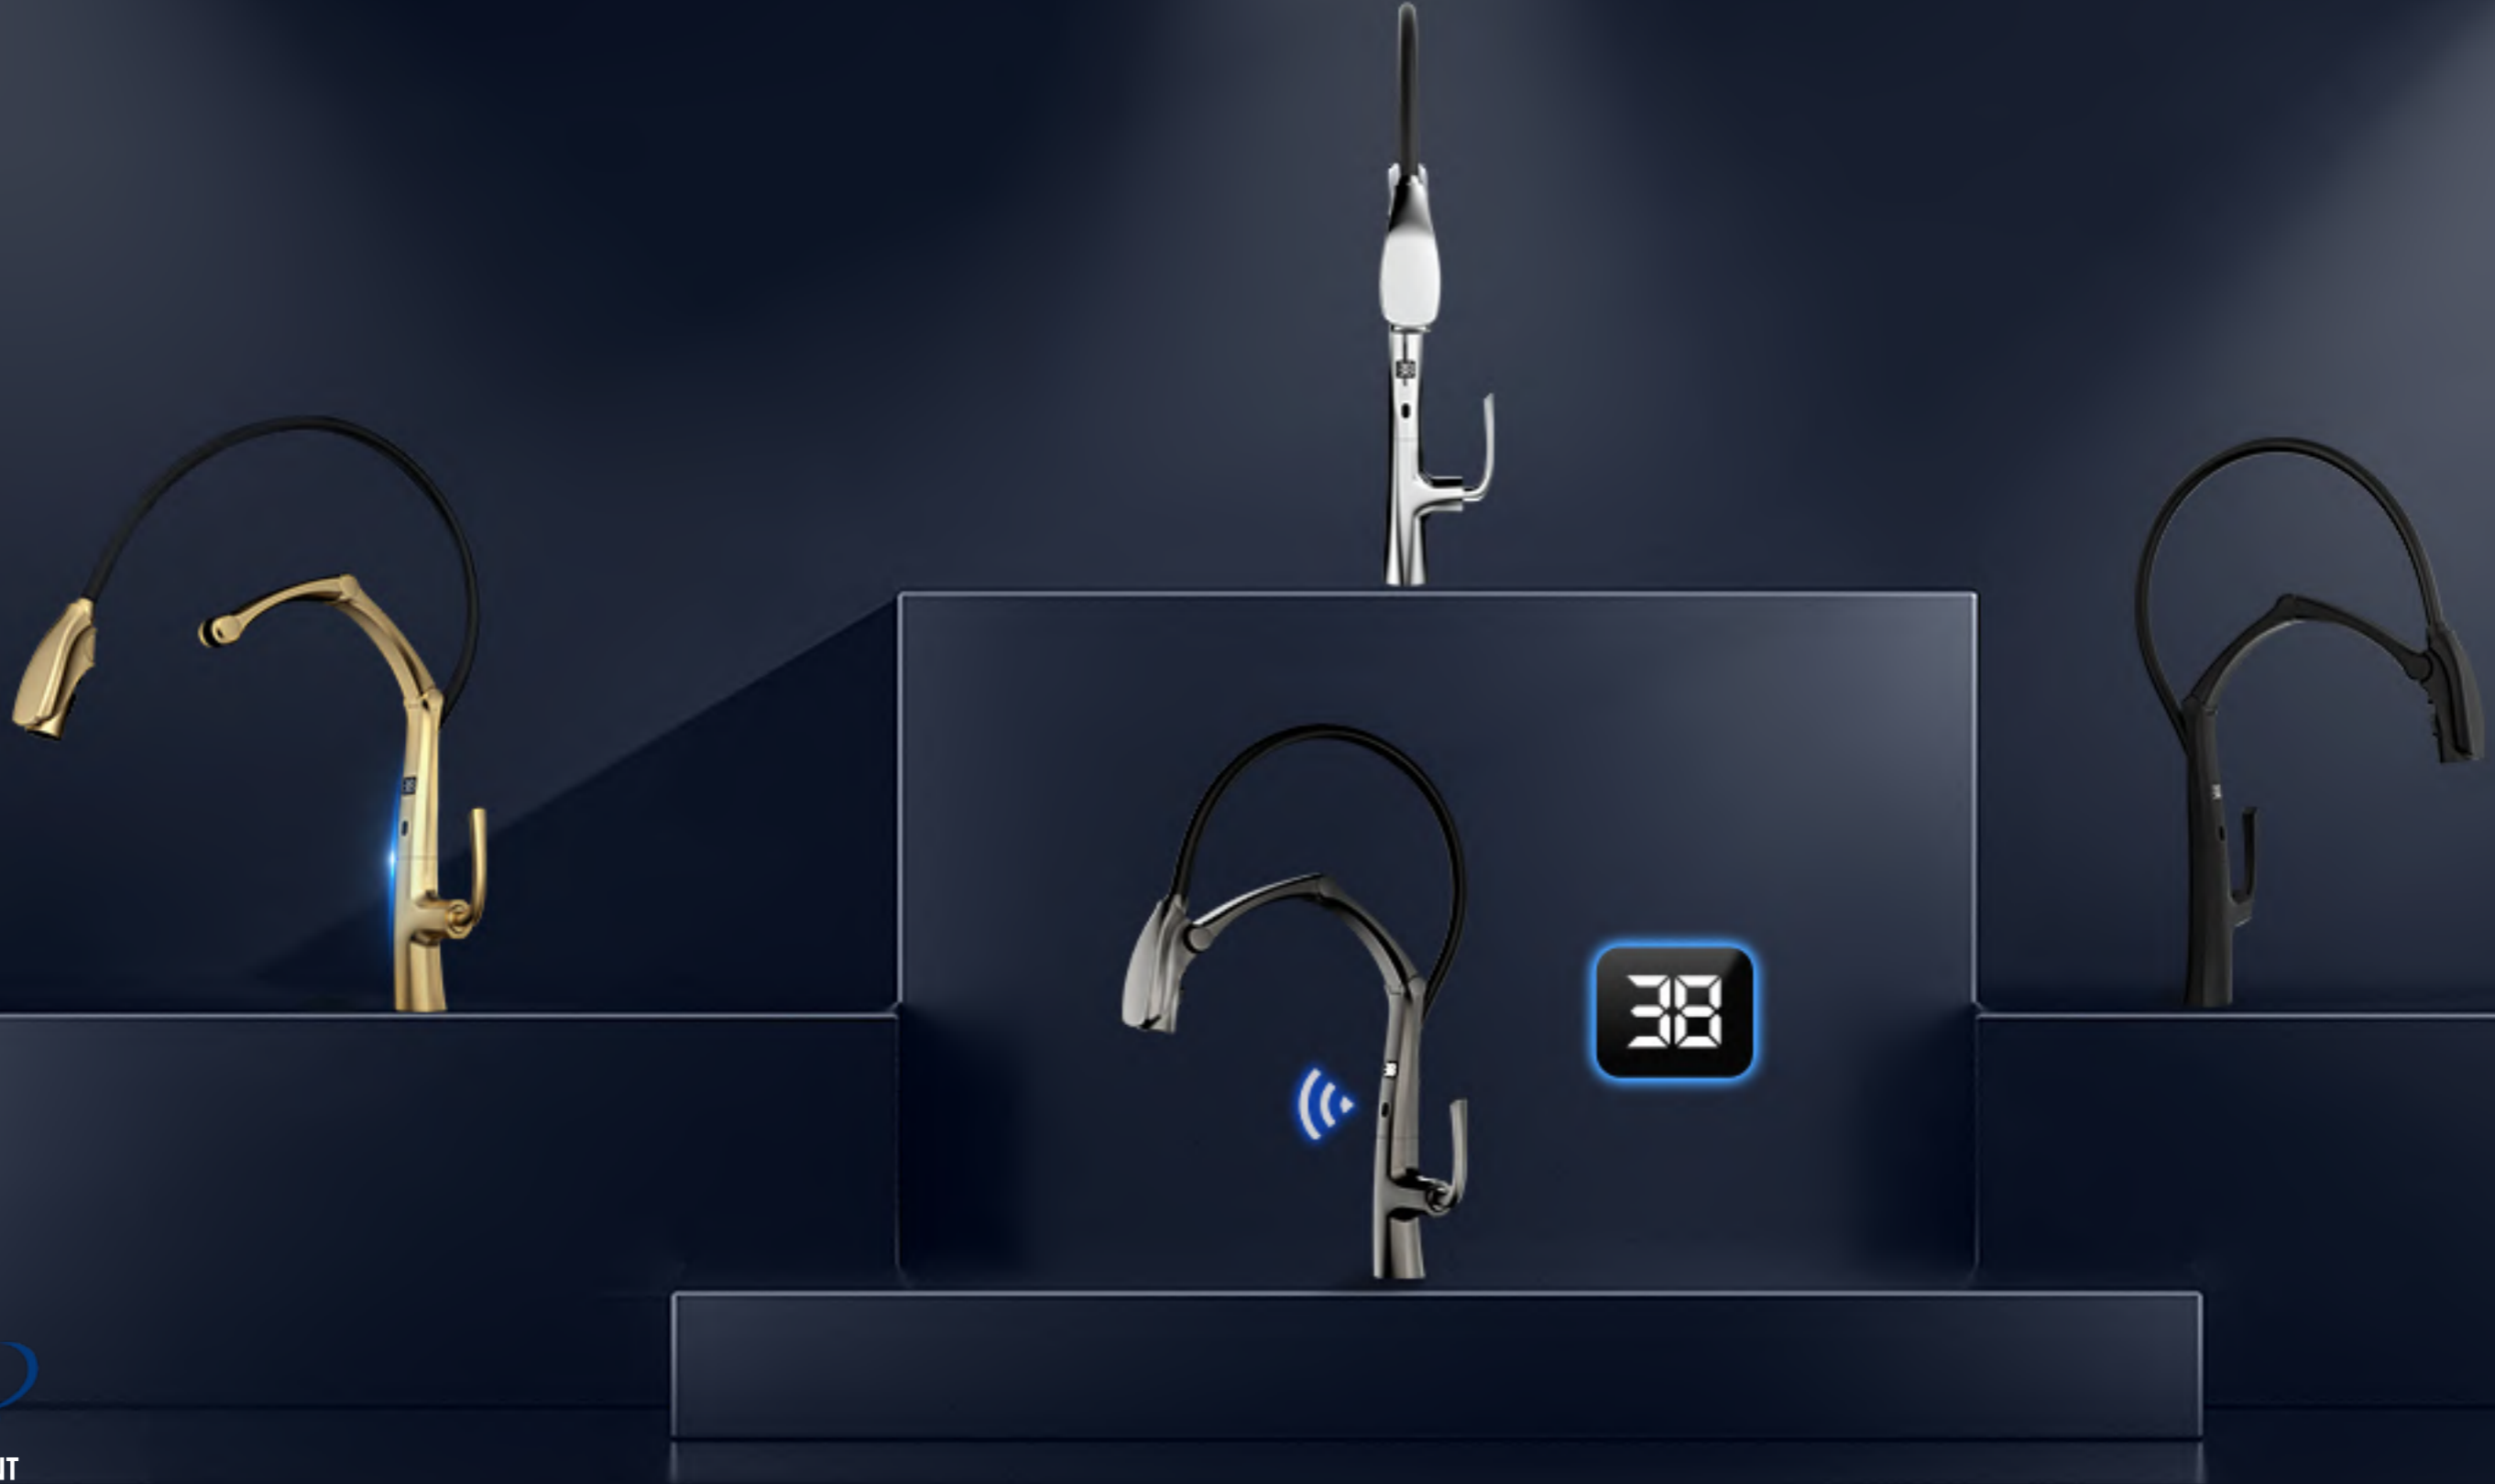

PATENT

ZL 2021 3 0447782.4

OB-G18