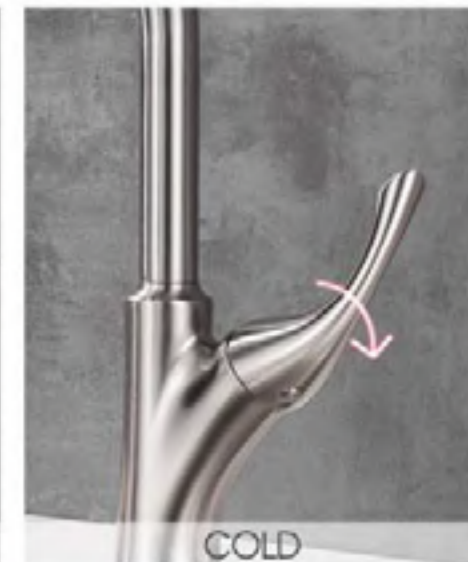

Spray mode

Filter mode

Stop

4IN1

—

We have been pursuing safety, environmental and water saving of oubao faucets

ALL IN 1 TECHNOLOGICAL INNOVATION

The pull out sprayer combines hot/cold and filter functions for one faucet

 Filter mode

Spray mode

Stream mode

FILTER MODE

Keep the handle close and just push the lever forward

HOT/COLD WATER

Normal operation

Filter Kitchen Faucets