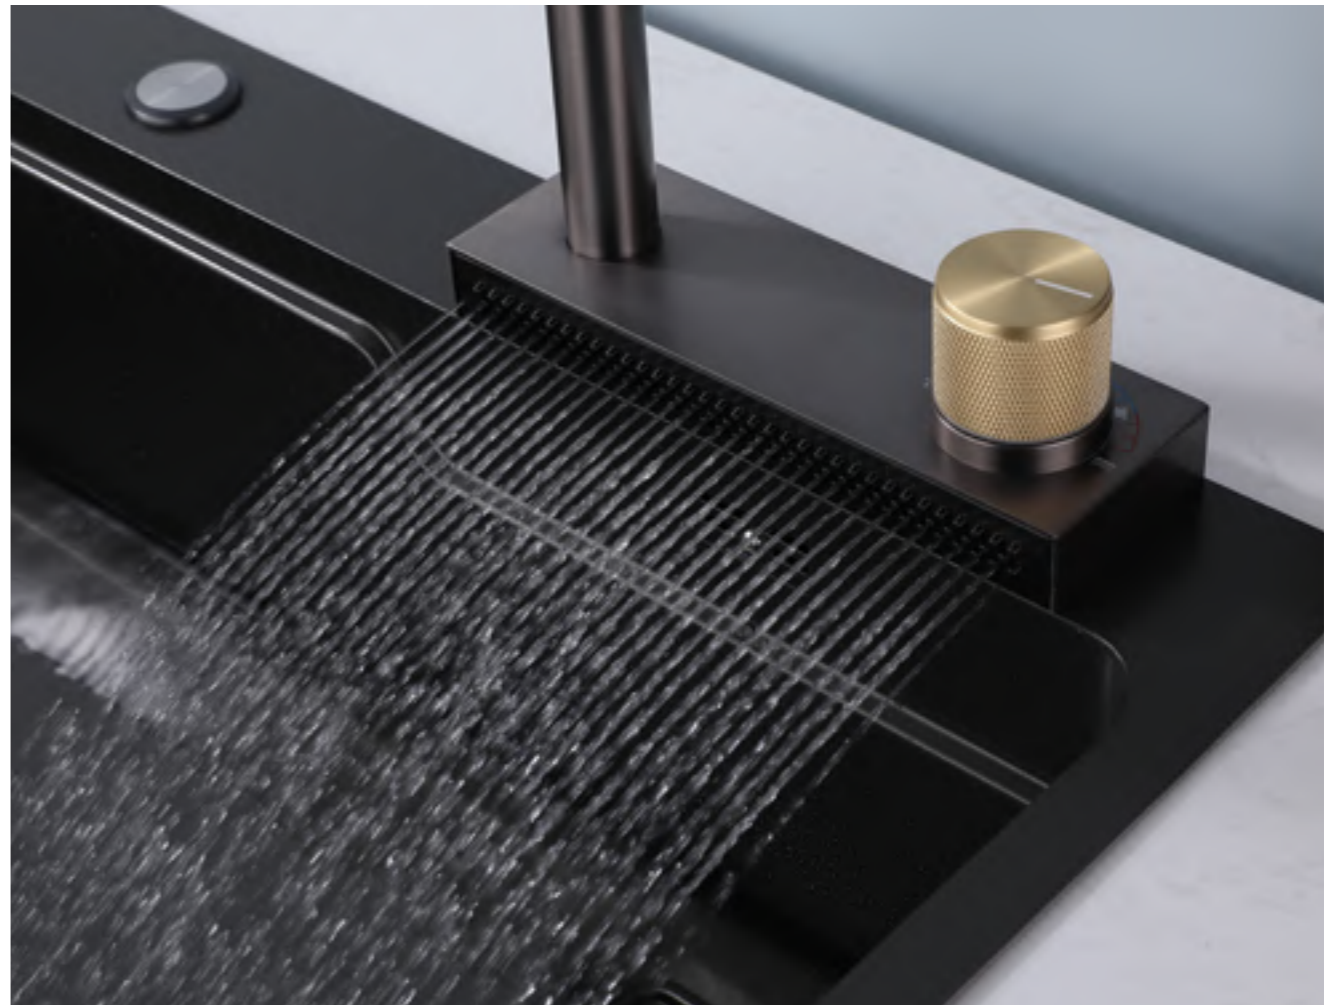

SL-202101Q-BN
Brushed Nickel

SL-202101Q-RG
Rose Gold

SL-202101Q-GB
Gunmetal Black

SL-202101Q-W
Matte White

304 Kitchen Faucets

SL-KB001

SL-FY03

Kitchen Faucets