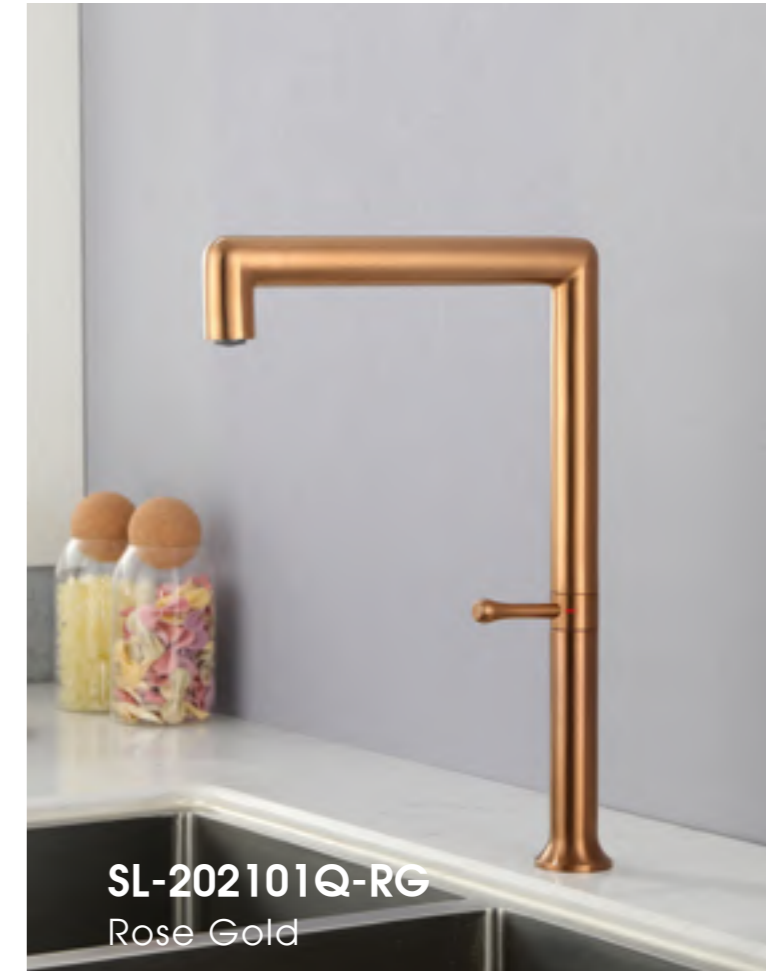

SL-202101Q-RG
Rose Gold