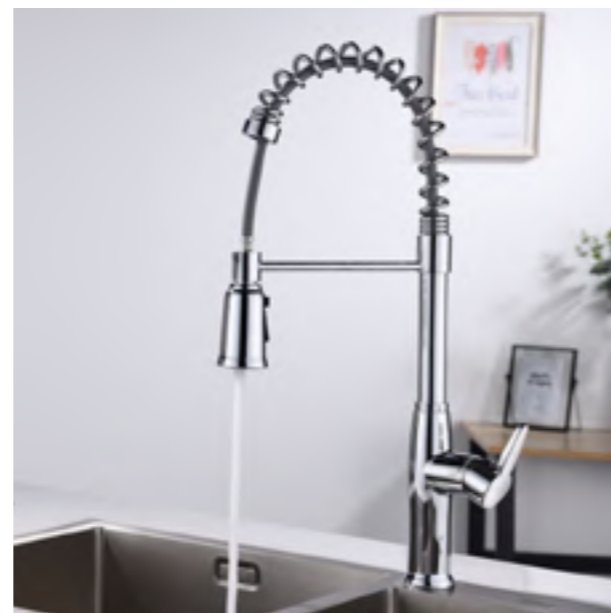

4 IN 1 Filter Technology

Spring Loaded Style

Faucets for kitchen and bathroom

Stainless steel faucets

LED & Sensor

New Technology

Temperature Display
and Infrared Sensor

OB-G18