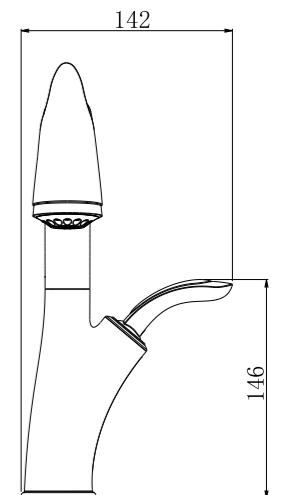

DRAGON SERIES

OB-D92-GB
Gunmetal Black

PATENT
ZL 2018 3 0015040.2

OB-D92-C
Chrome

DRAGON SERIES

OB-C21
Pull Down Faucet

**Design comes from LEAF.
Gold LEAF series is for royal and luxury,
it is for the life with forever.**