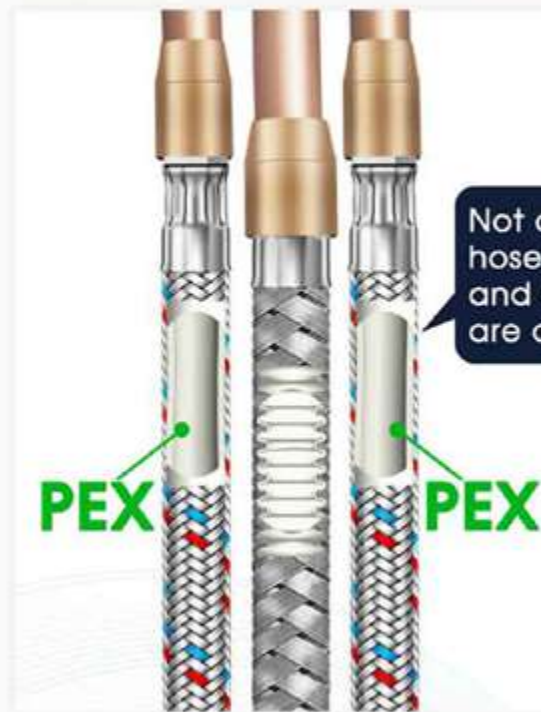

Faucet Structure Anatomy

REFINED COPPER WATER PIPE

Refined copper inlet and outlet pipes, water through the lead-free and non-toxic waterways of faucet, ensuring your water health

Water Contact Parts

Water flow through:

01

02

03

Red Copper Pipe → Brass Core → PEX Hose

1

Water is never touch Zinc body.

2

Fully proof the faucet is health for drinking

3

Advantage-PEX Flexible Hose

...

PULL-OUT HOSE

Freeze resistant and thermostable

PEX

Material Inside

Not only pull out hose but also inlet and outlet pipes are all PEX.