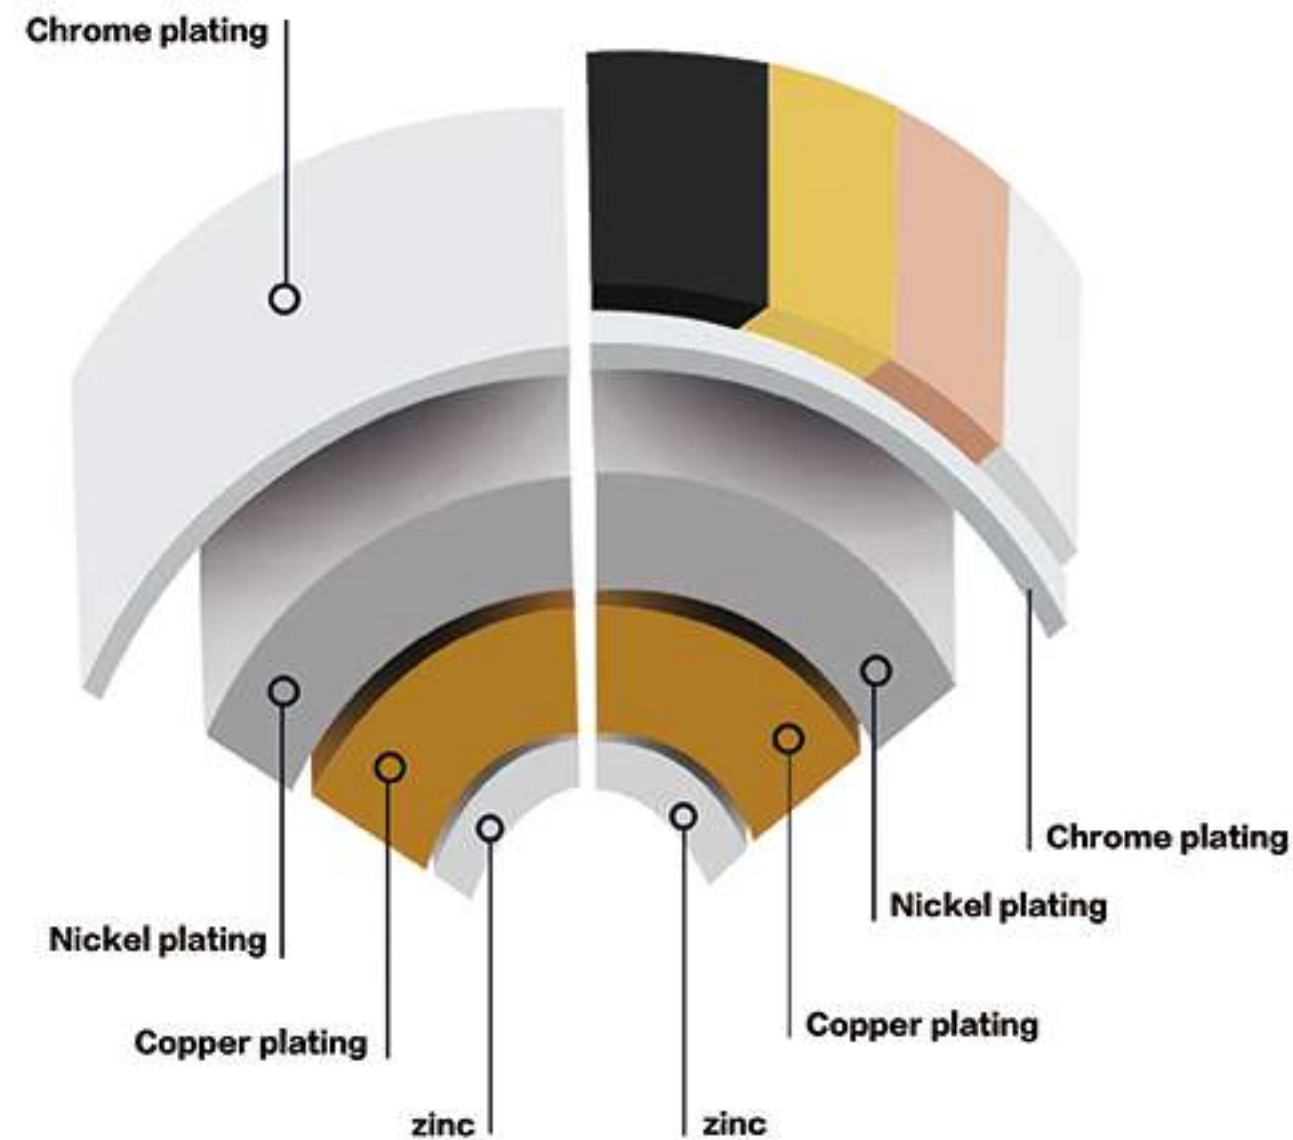

CE Certification Mark Date: Nov.03, 2015

Beide (UK) Product Servi
U.K., Flat 107, 25 Hexton Square, London, UK
Close Of, Bldg 5, Hexton Sq Ind Zone, Heming, Htg, www.beide.com E-mail: admin@beide.com

OUBAO SURFACE UNRIVALED HARD AND SCRATCH RESISTANT

7

the 7 surface treatment colors of 76 products have passed the cUPC certification.

OUBAO faucets are required to stand up to a tough environment that includes moisture and caustic cleaning chemicals. The durable finishes of OUBAO faucet makes for a long lasting and easy to clean surface that protects against damage and tamishing, which is passed by cUPC certification.

Faucet Structure Anatomy

REFINED COPPER WATER PIPE

Refined copper inlet and outlet pipes, water through the lead-free and non-toxic waterways of faucet, ensuring your water health

Water Contact Parts

Water flow through: