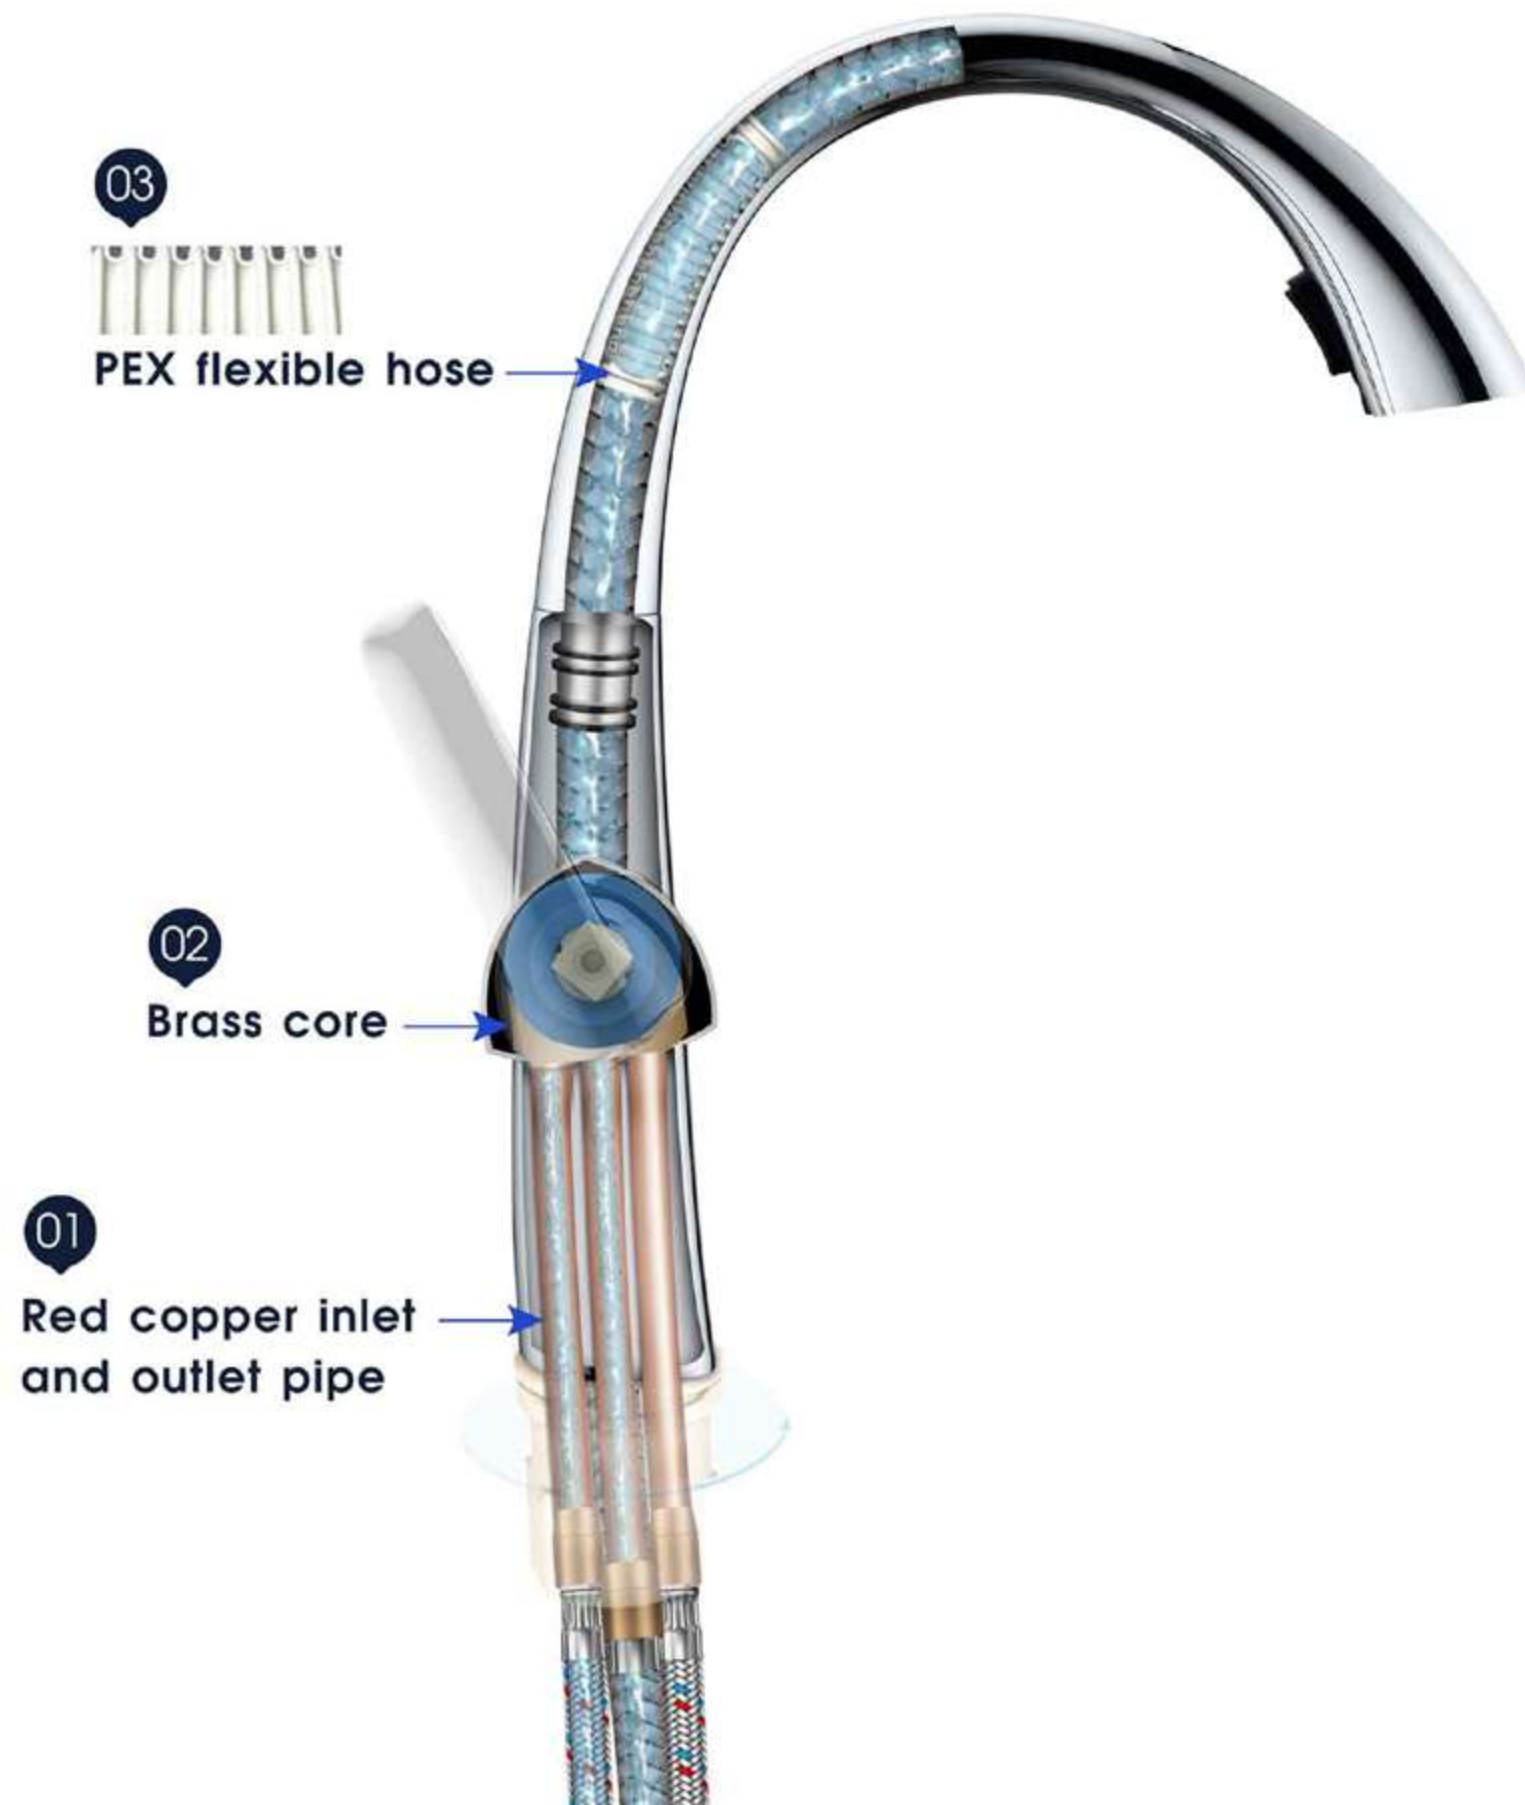

Faucet Structure Anatomy

REFINED COPPER WATER PIPE

Refined copper inlet and outlet pipes, water through the lead-free and non-toxic waterways of faucet, ensuring your water health

Water Contact Parts

Water flow through:

01

02

03

Red Copper Pipe → Brass Core → PEX Hose

1

Water is never touch Zinc body.

2

Fully proof the faucet is health for drinking