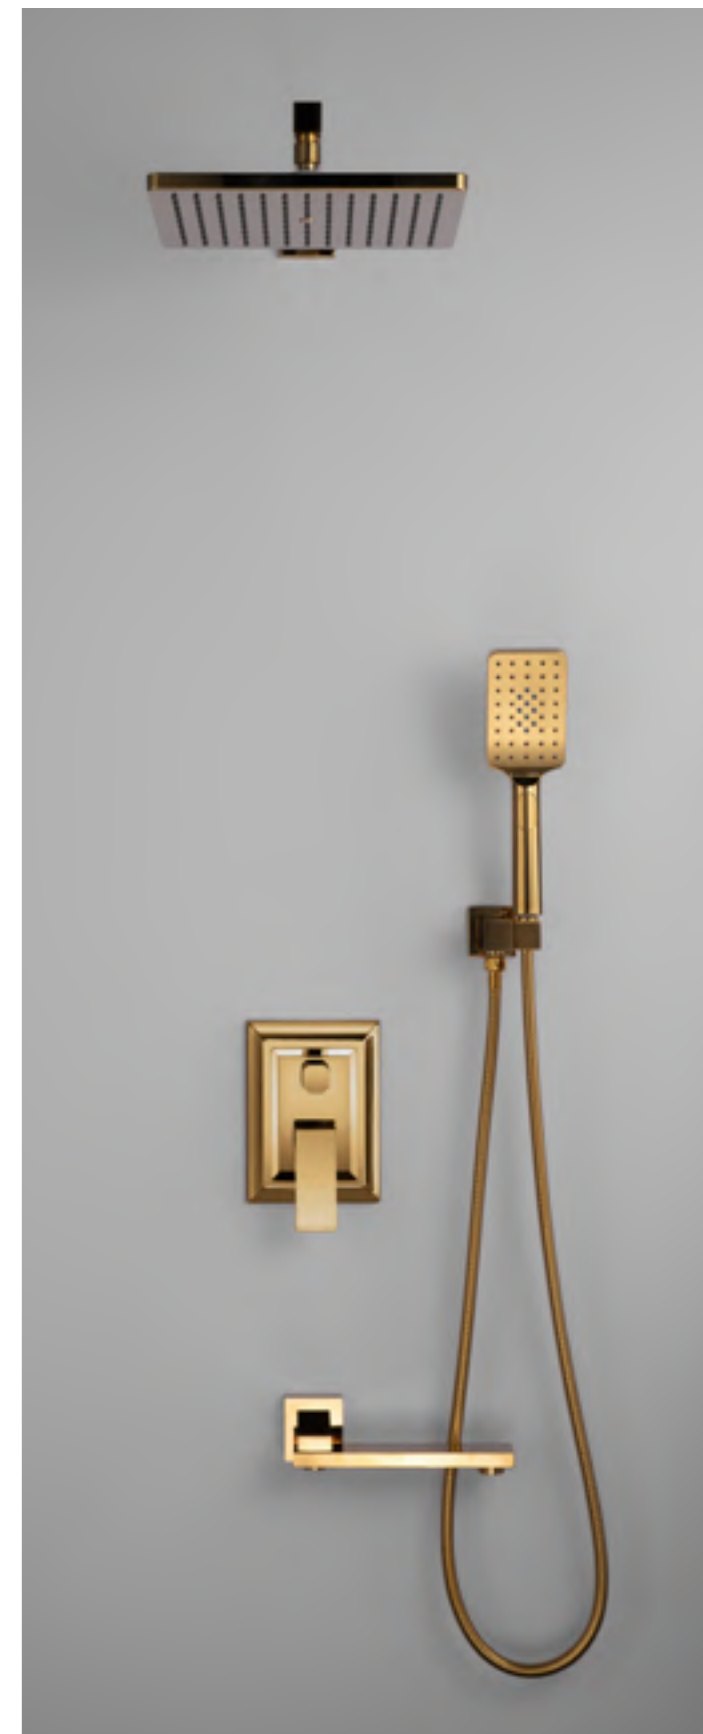

OB-AZ0012CP
Conceal Shower Set
Standard Brass Material

OB-AZ0012YH
Conceal Shower Set
Standard Brass Material

OB-AZ0012DG
Conceal Shower Set
Standard Brass Material

OB-AZ0012GB
Conceal Shower Set
Standard Brass Material

OB-AZ0012TJ
Conceal Shower Set
Standard Brass Material

CONCEALED SHOWER SET

9027-004
Conceal Shower Set
Standard brass material

Thermostatic

This panel displays a shower set with a square rain showerhead, a handheld shower wand, and a single-lever thermostatic faucet. The showerhead is mounted on a short arm, and the handheld wand is connected to a vertical riser pipe. The faucet is a single-lever design with a curved handle.

9208-082
Conceal Shower Set
Standard brass material

Thermostatic

This panel displays a shower set with a square rain showerhead, a handheld shower wand, and a single-lever thermostatic faucet. The showerhead is mounted on a long arm, and the handheld wand is connected to a vertical riser pipe. The faucet is a single-lever design with a curved handle. A separate showerhead mounting arm is shown at the bottom.

9013A-082
Conceal Shower Set
Standard brass material

This panel displays a shower set with a square rain showerhead, a handheld shower wand, and a single-lever faucet. The showerhead is mounted on a long arm, and the handheld wand is connected to a vertical riser pipe. The faucet is a single-lever design with a curved handle. A separate showerhead mounting arm is shown at the bottom.