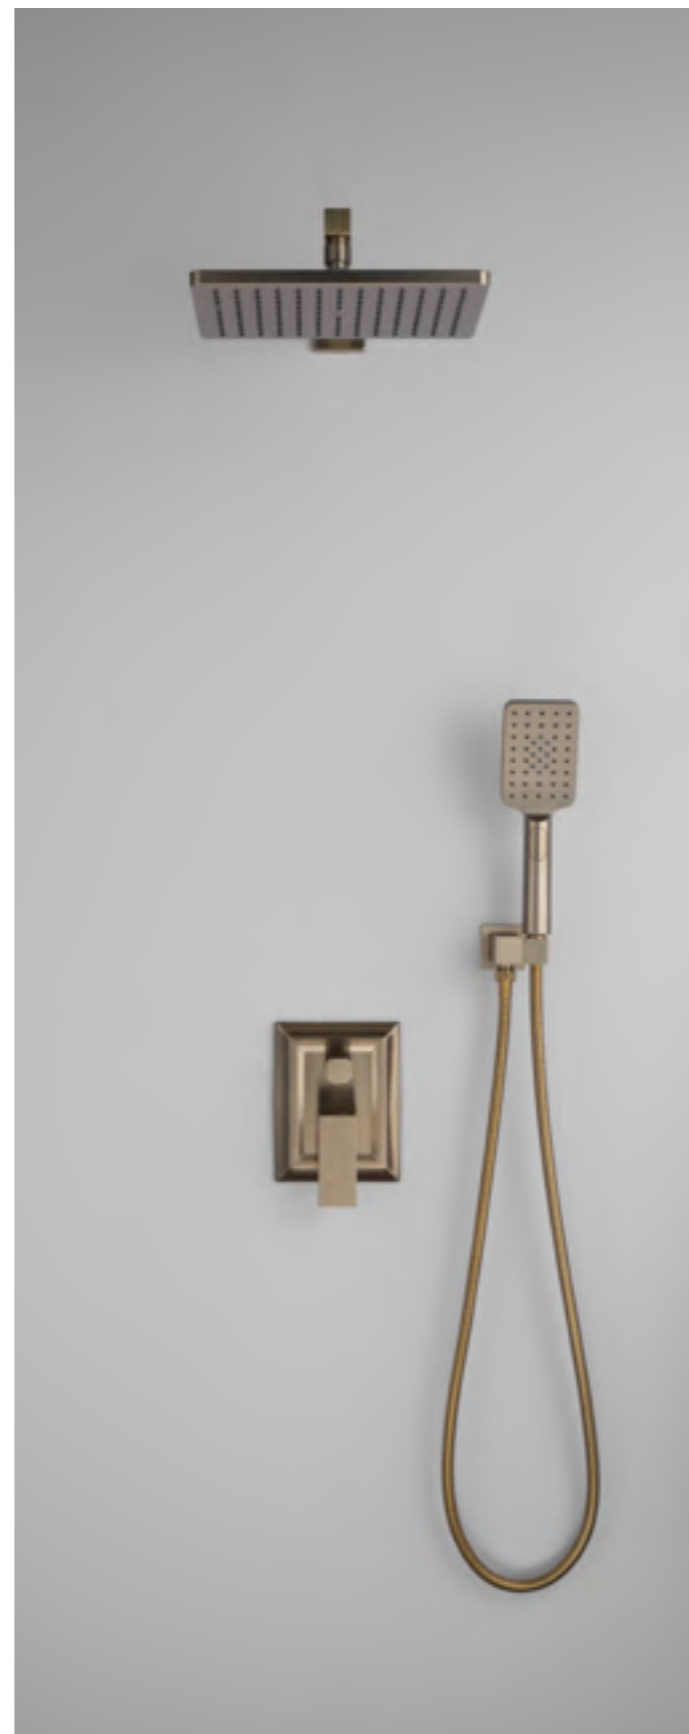

OB-AZ0010GB
Conceal Shower Set
Standard Brass Material