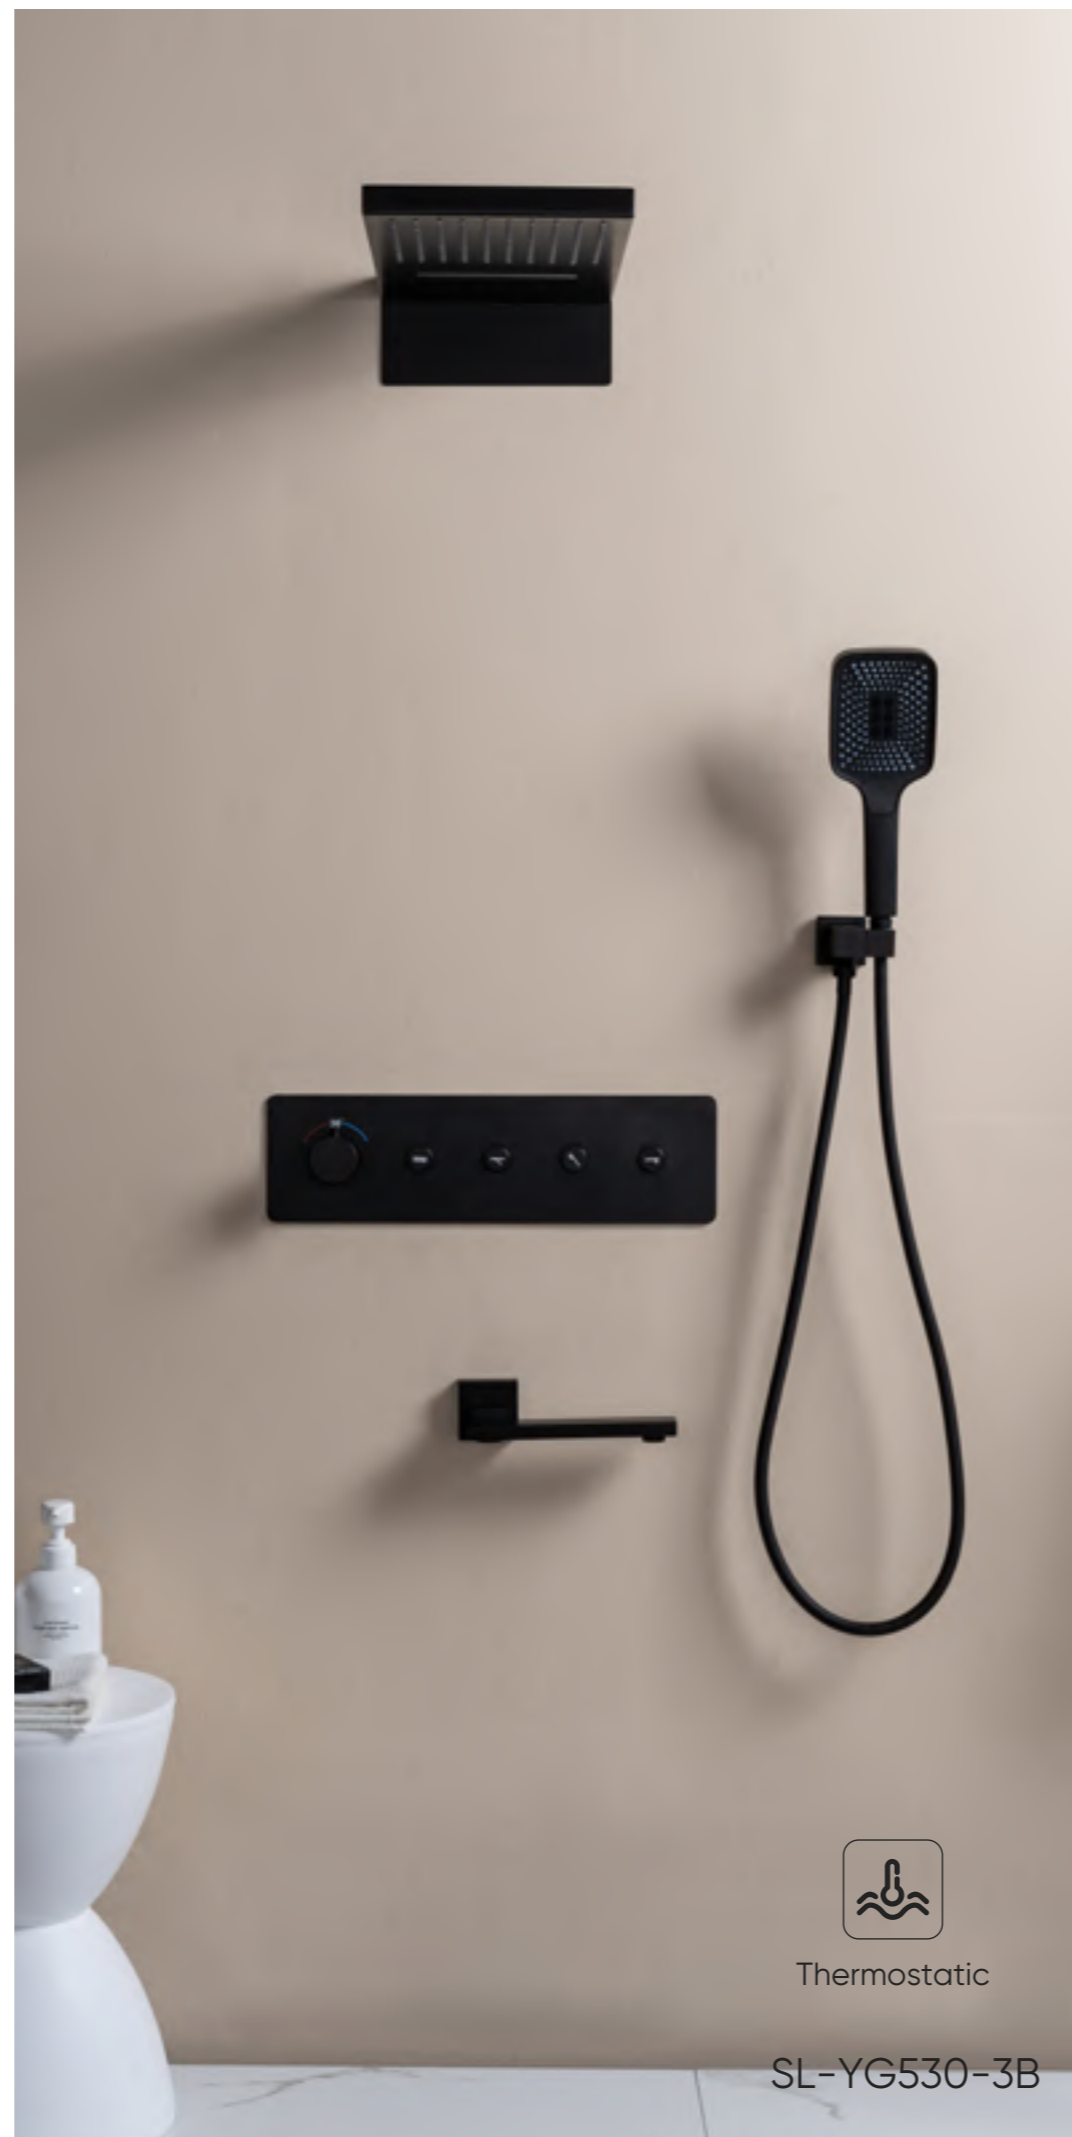

Standard brass material

9072-C

Single Lever Bathshower Mixer

Standard brass material

Thermostatic

SL-YG529-3

Thermostatic

SL-YG529-3B