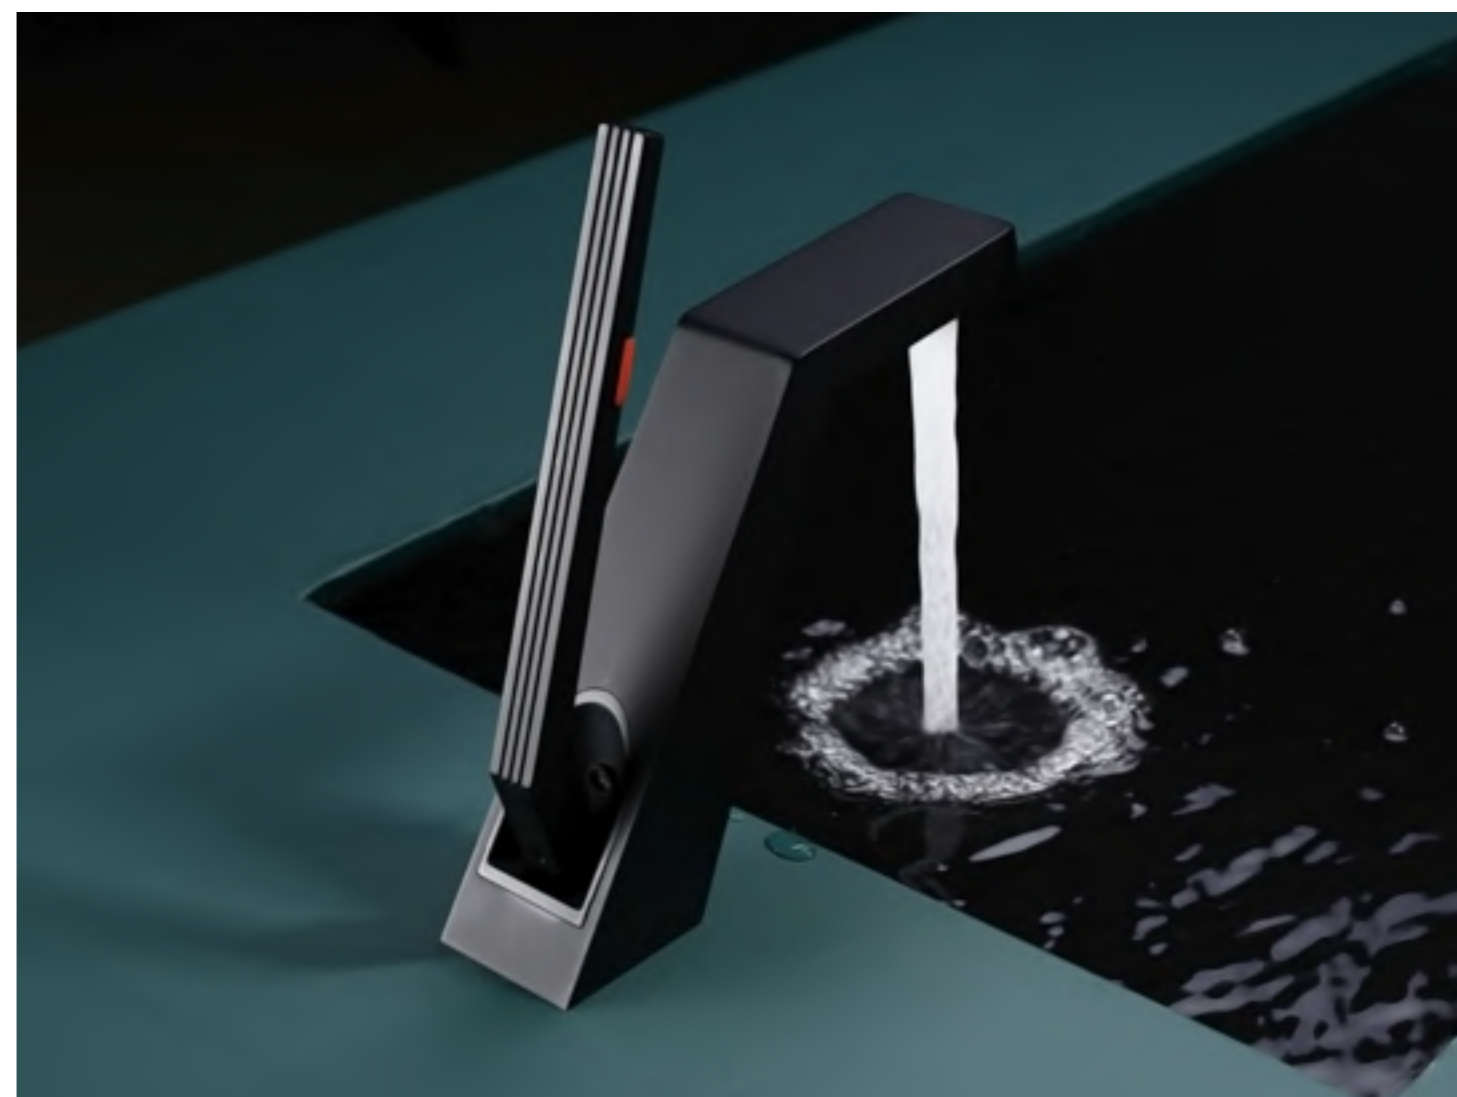

BATHROOM FAUCET

BUILD LUXURY
BATHROOM LIFE