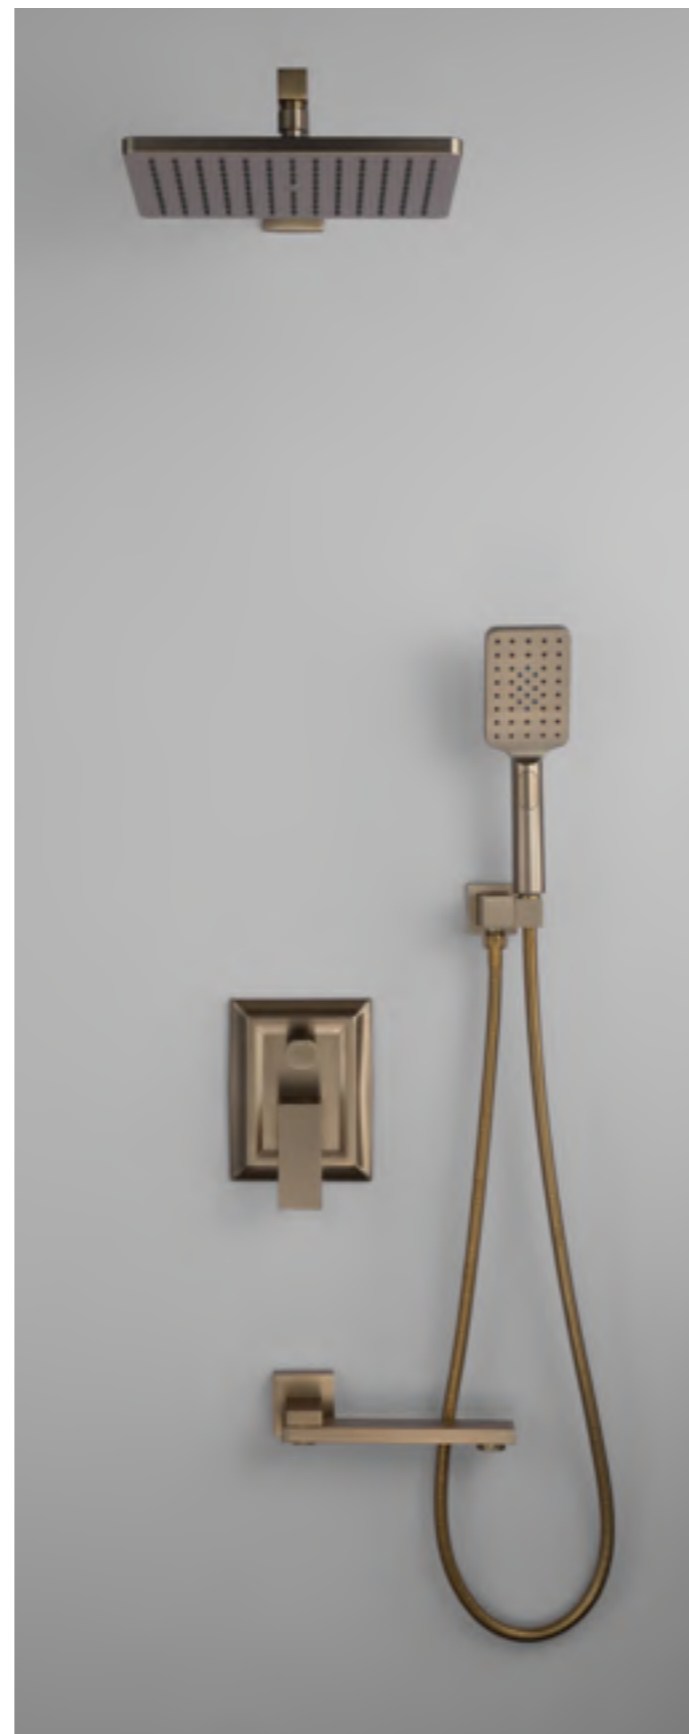

OB-AZ0011DG
Conceal Shower Set
Standard Brass Material

OB-AZ0012DG
Conceal Shower Set
Standard Brass Material