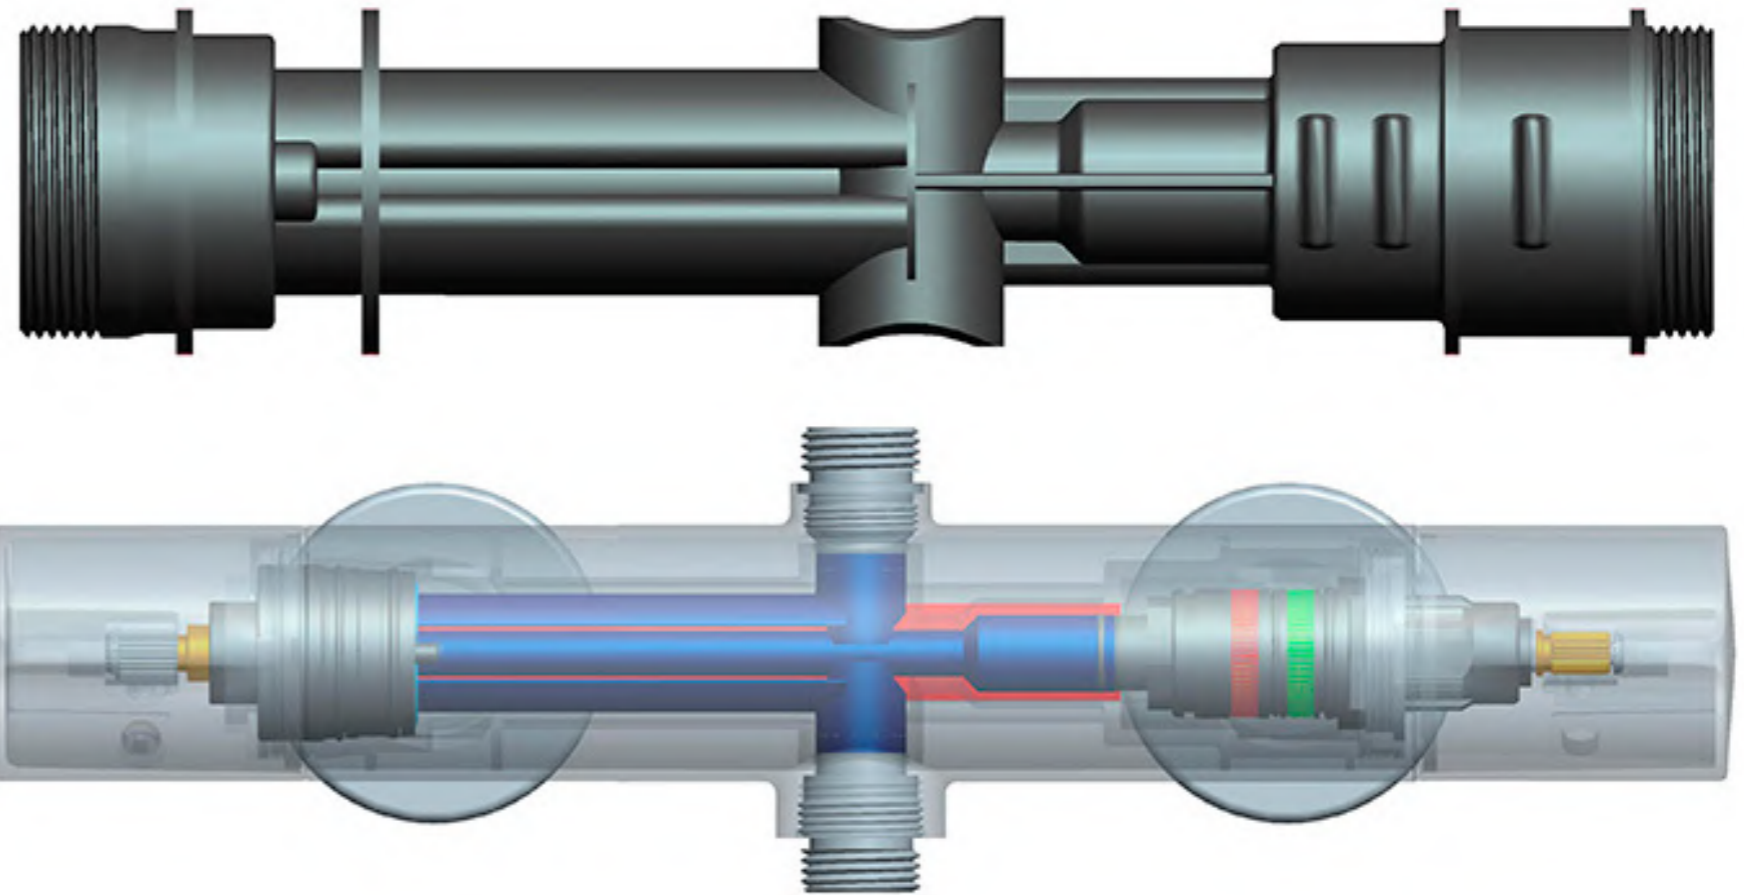

PPA plastic core

Industrial high temperature resistance over 300°C, Non-toxi material and pass ACS/WRAS/NSF/KTW/W270