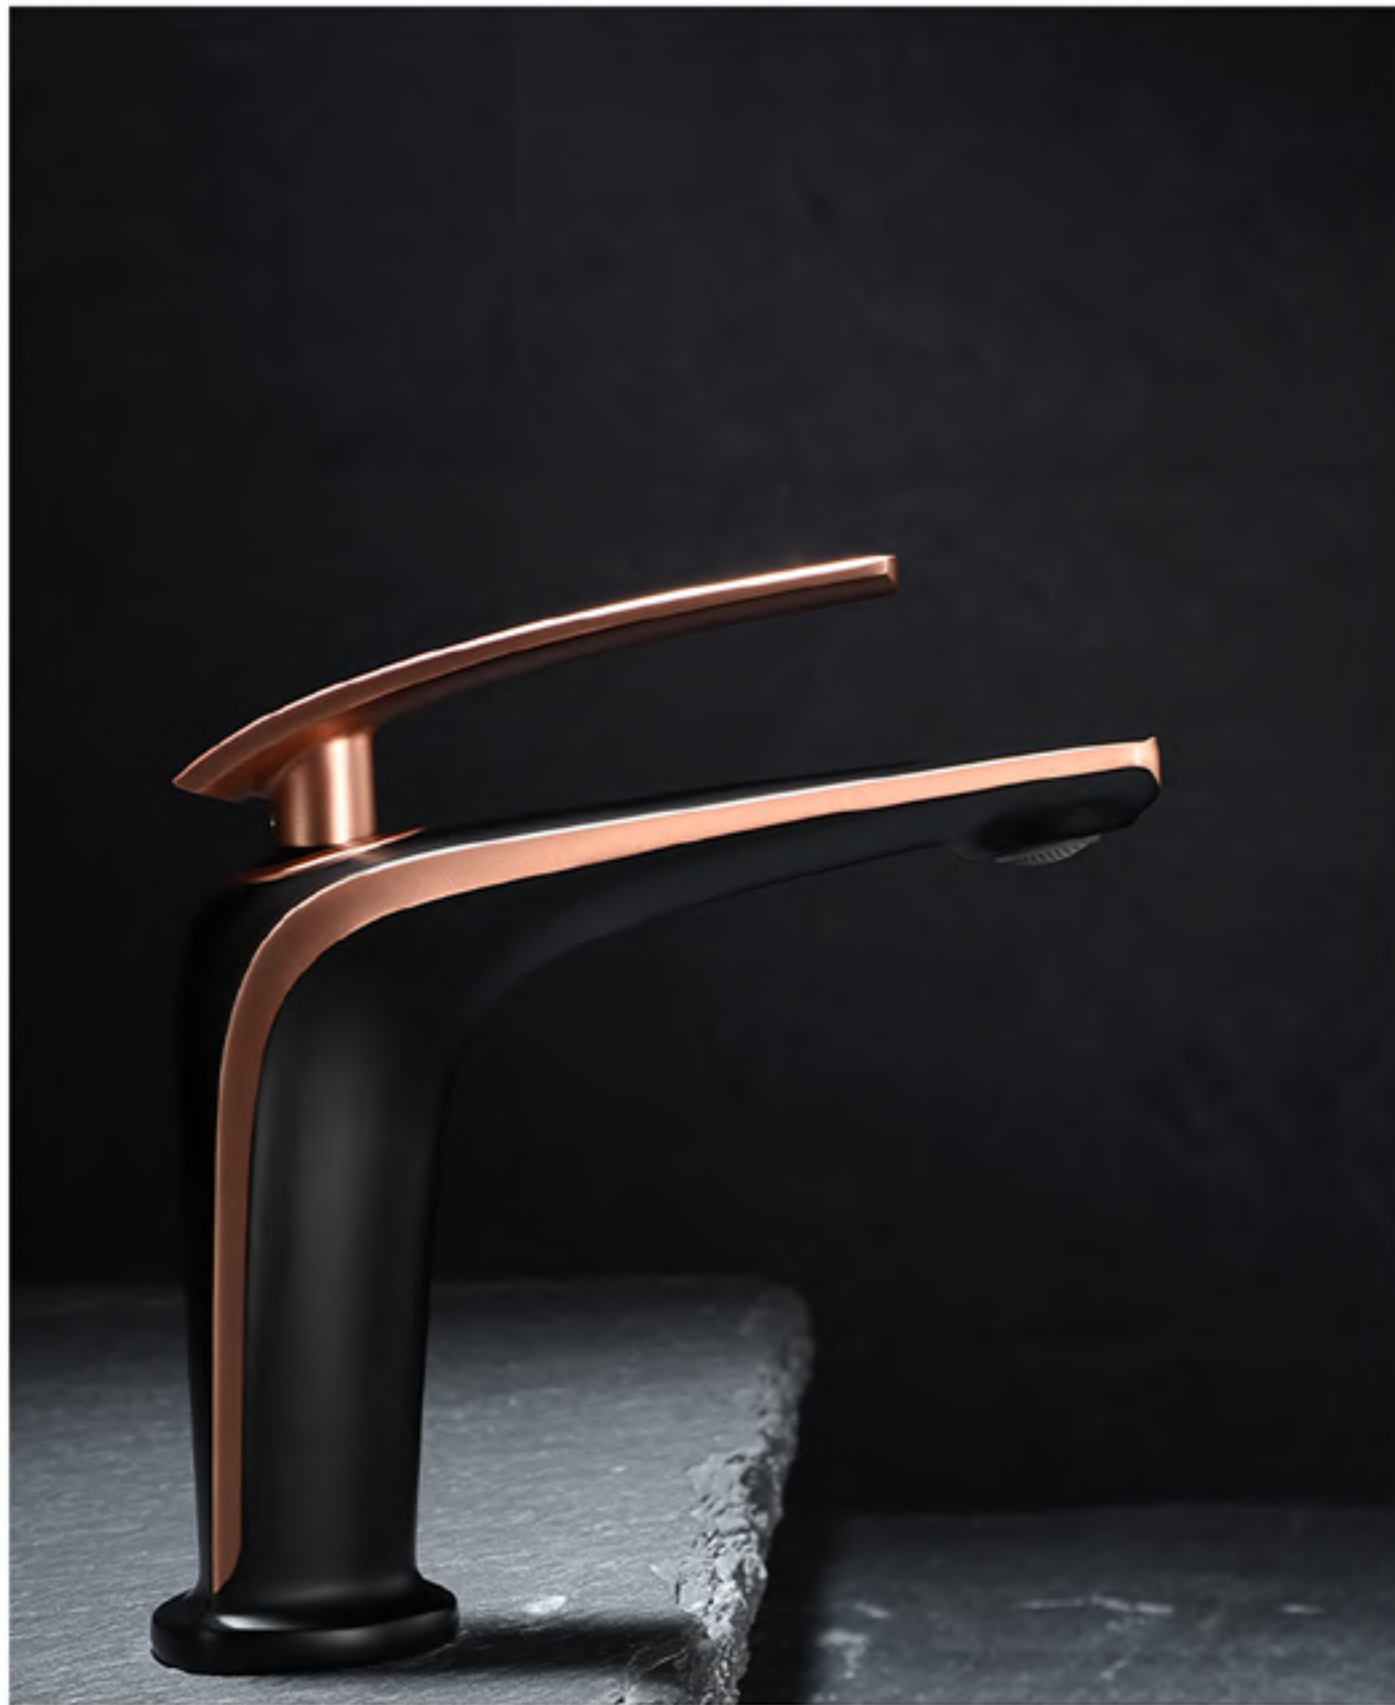

BT1006
Single Lever Basin Mixer

BT1006
Single Lever Basin Mixer

BT1006
Single Lever Basin Mixer

BT1006
Single Lever Basin Mixer

“
**American style,
fashion trend.**

Bright surface as mirror and illusional geometric solid shown modern proficiency and exquisite design,transmitted the enthusiasm and romantic of europe style.