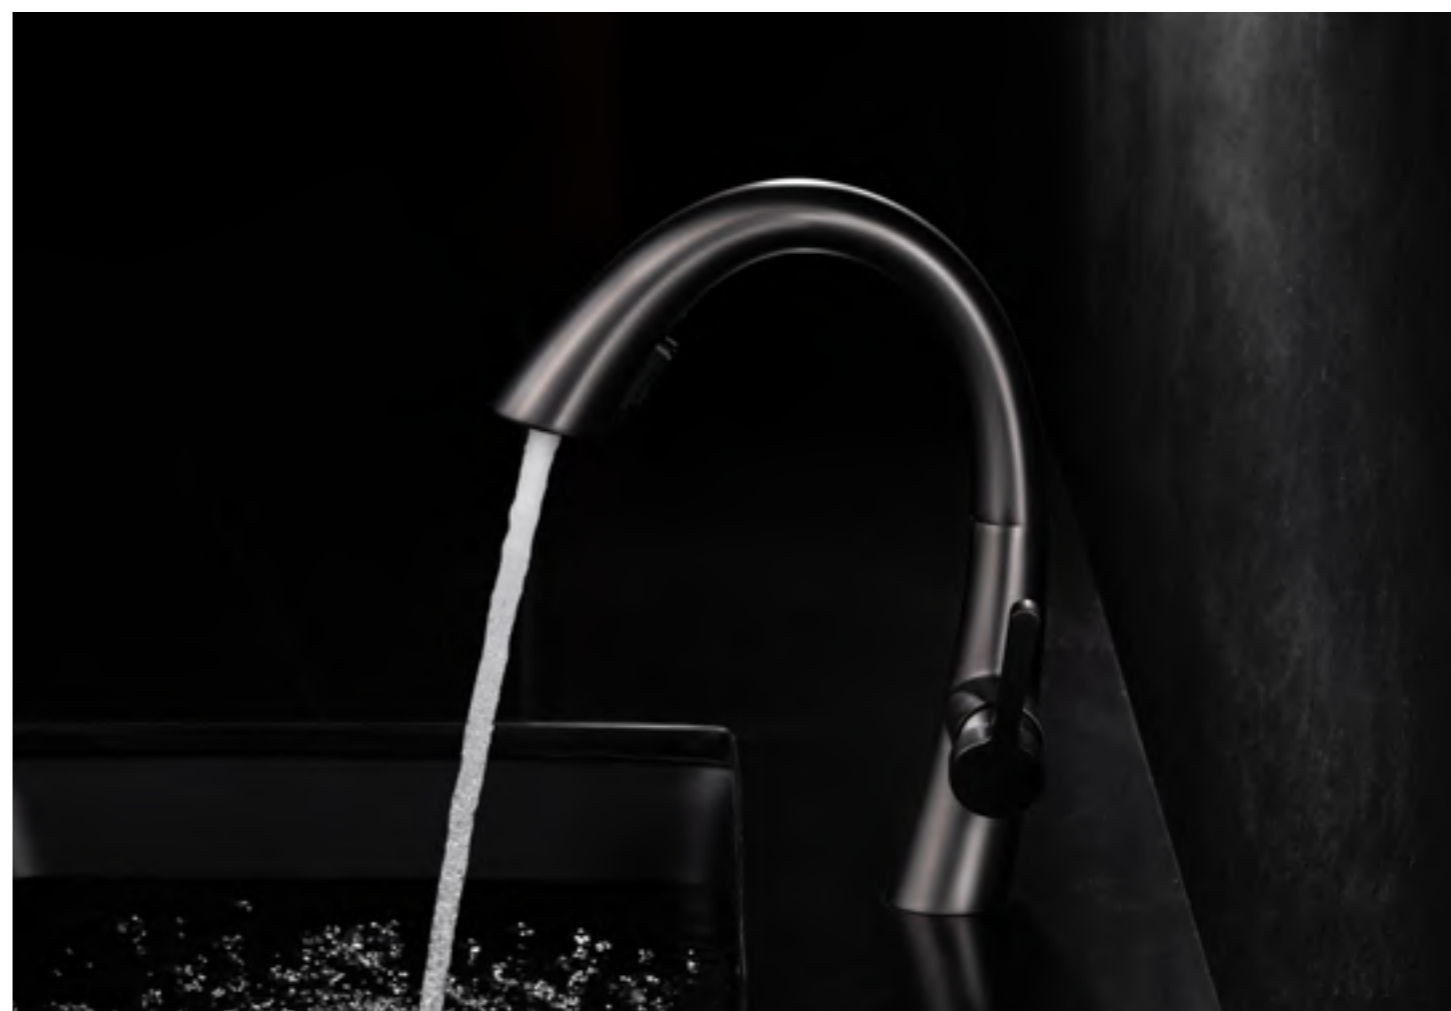

EXPLORE THE ORIGIN OF THE
RETURN TO THE ORIGINAL HEART

OB-C18