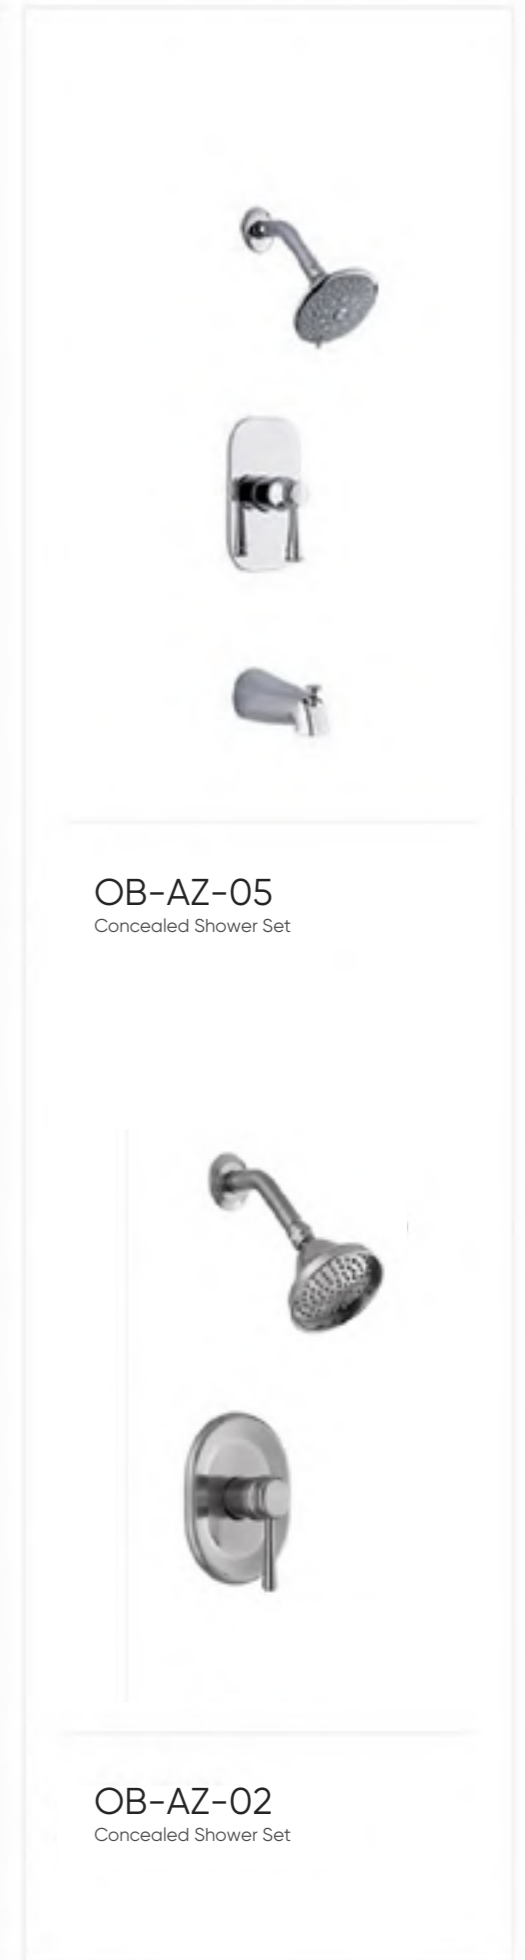

9012A-004
Conceal Shower Set
Standard brass material

This panel displays a shower set with a square rain showerhead, a handheld shower wand, and a single-lever faucet. The showerhead is mounted on a long arm, and the handheld wand is connected to a vertical riser pipe. The faucet is a single-lever design with a curved handle.

CONCEALED SHOWER SET

AZ-1906
Conceal Shower Set
Standard brass material

AZ-1907
Conceal Shower Set
Standard brass material

AZ-1908
Single Lever Bathshower Mixer
Standard brass material

AZ-1909
Conceal Shower Set
Standard brass material

AZ-1910
Single Lever Bathshower Mixer
Standard brass material

CONCEALED SHOWER SET

OB-AZ-07
Concealed Shower Set

OB-AZ-08
Concealed Shower Set

OB-AZ-03
Concealed Shower Set

OB-AZ-06
Concealed Shower Set

OB-AZ-04
Concealed Shower Set

OB-AZ-01
Concealed Shower Set

OB-AZ-05
Concealed Shower Set

OB-AZ-02
Concealed Shower Set

SHOWER HEAD

SL-PB01-C

Material: Brass or Stainless steel options
Size: 550*230*25mm

SL-PB01-B

Material: Brass or Stainless steel options
Size: 550*230*25mm