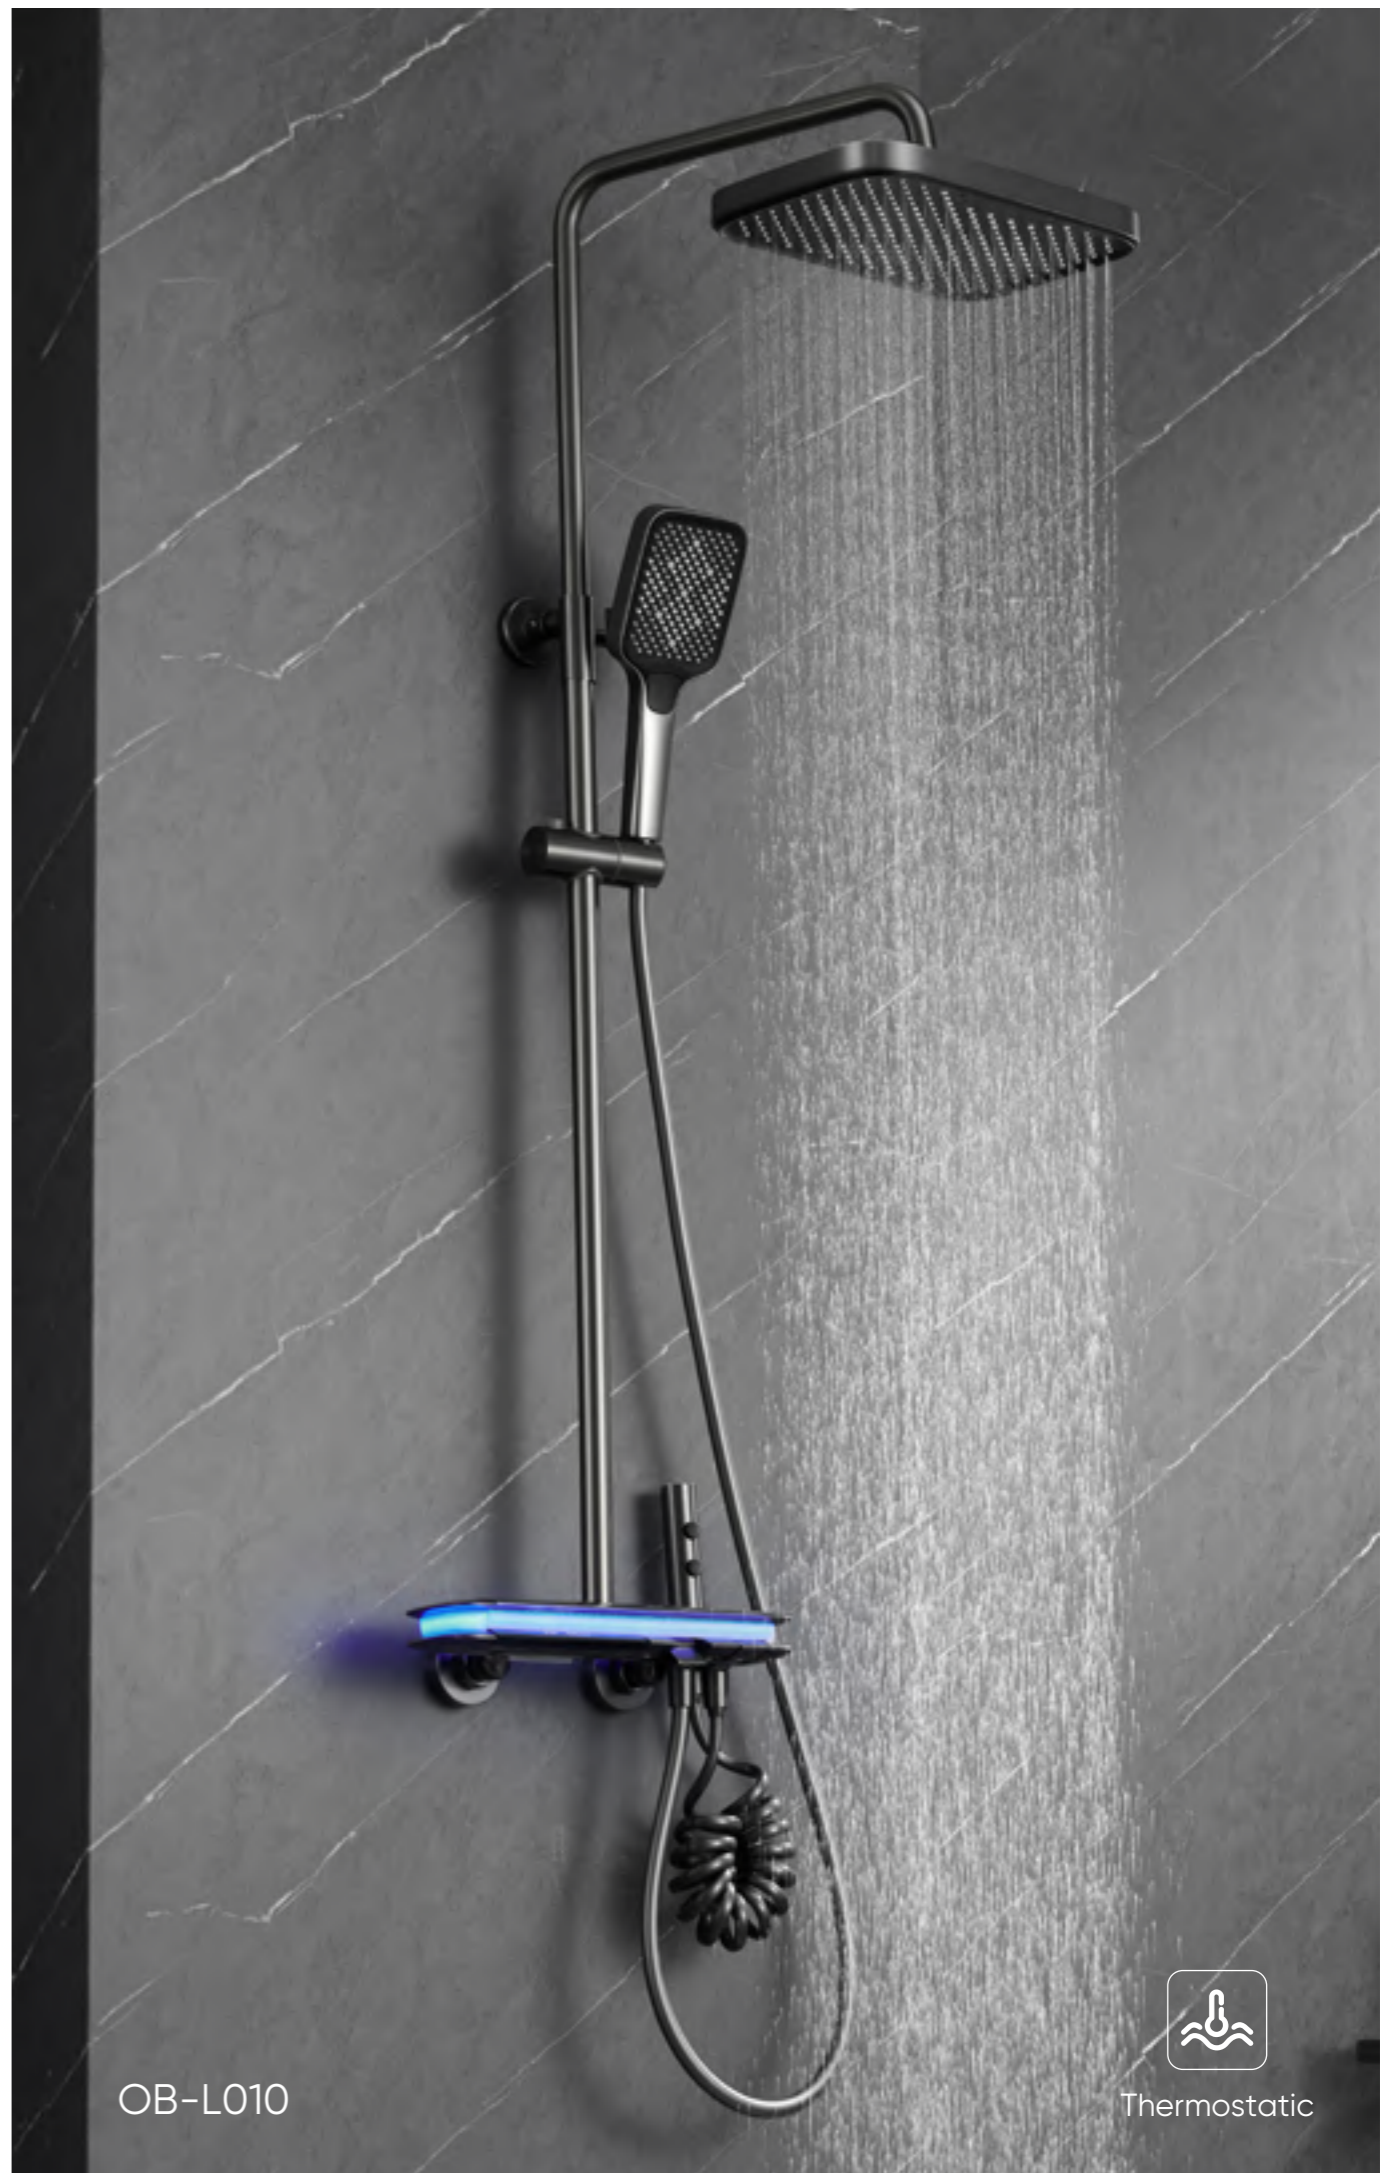

Rain & Granule

Granule

3 Function Thermostatic Shower

Thermostatic

SY-5808

LED Light
Hydropower technology

Temperature
Display

OB-L010