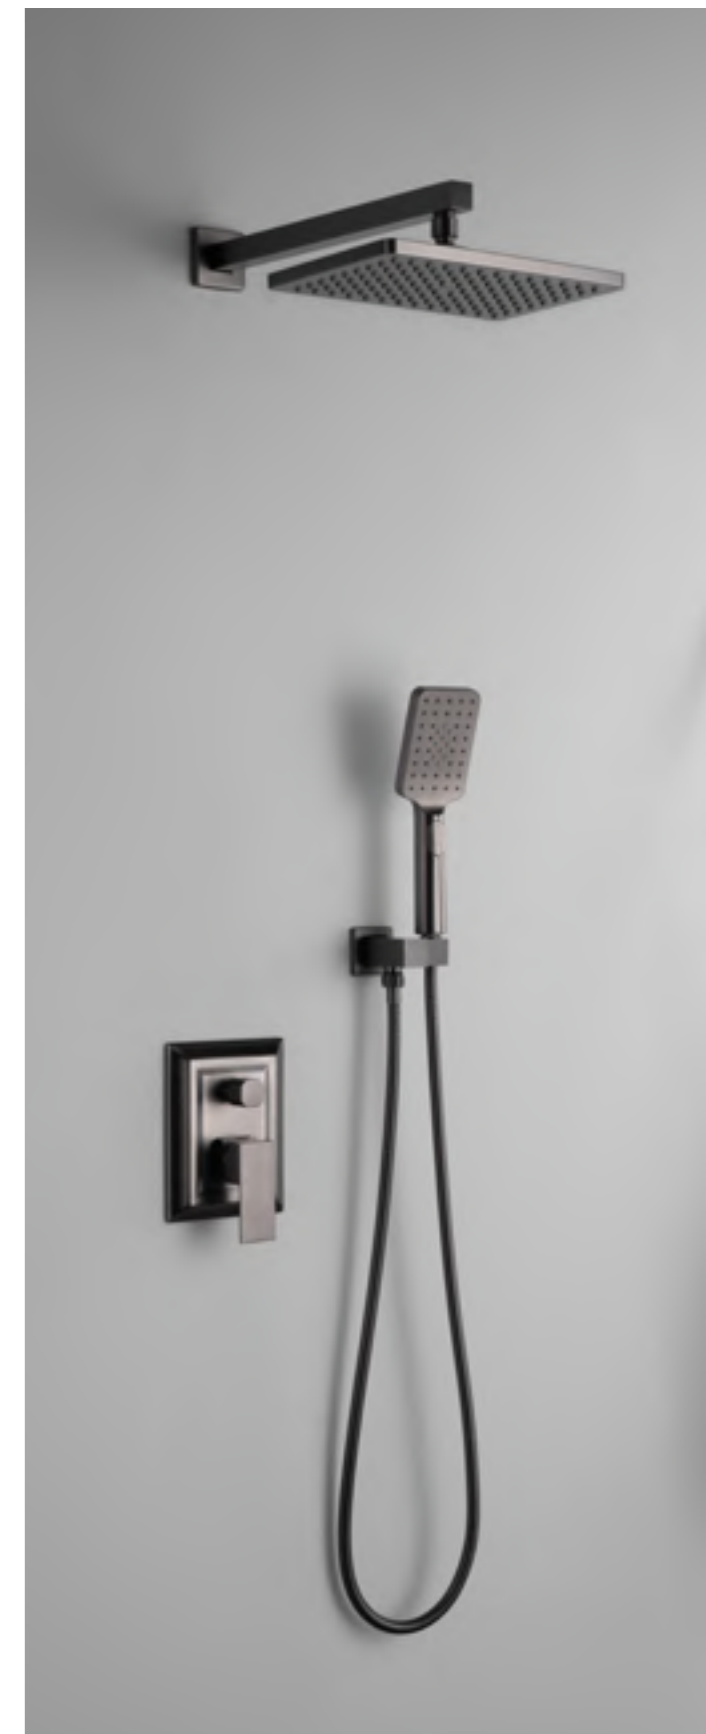

OB-AZ0010TJ
Conceal Shower Set
Standard Brass Material