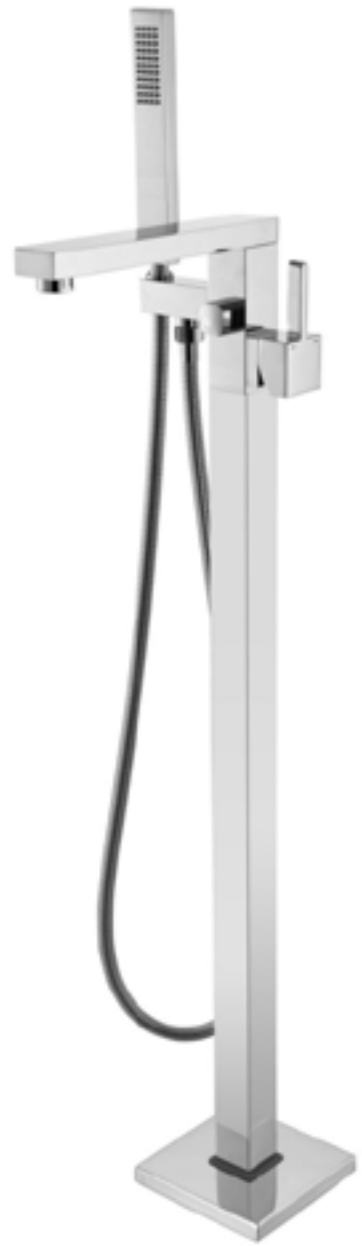

9012A-004
Conceal Shower Set
Standard brass material

This panel displays a shower set with a square rain showerhead, a handheld shower wand, and a single-lever faucet. The showerhead is mounted on a long arm, and the handheld wand is connected to a vertical riser pipe. The faucet is a single-lever design with a curved handle.

BATHTUB MIXER

SL-81014

SL-81015

SL-81015-1

SL-81015-2

SL-51011

BATHTUB MIXER

SL-81017

SL-81018

SL-81019

SL-81023

SL-51024

BATHTUB MIXER

SL-51001

SL-51007

SL-61013

SL-61014-2

SL-81021

TOILET BIDET FAUCETS

SL-BD1020

SL-BD1022-C

SL-BD1022-B

TOILET BIDET FAUCETS

SL-BD1021-C