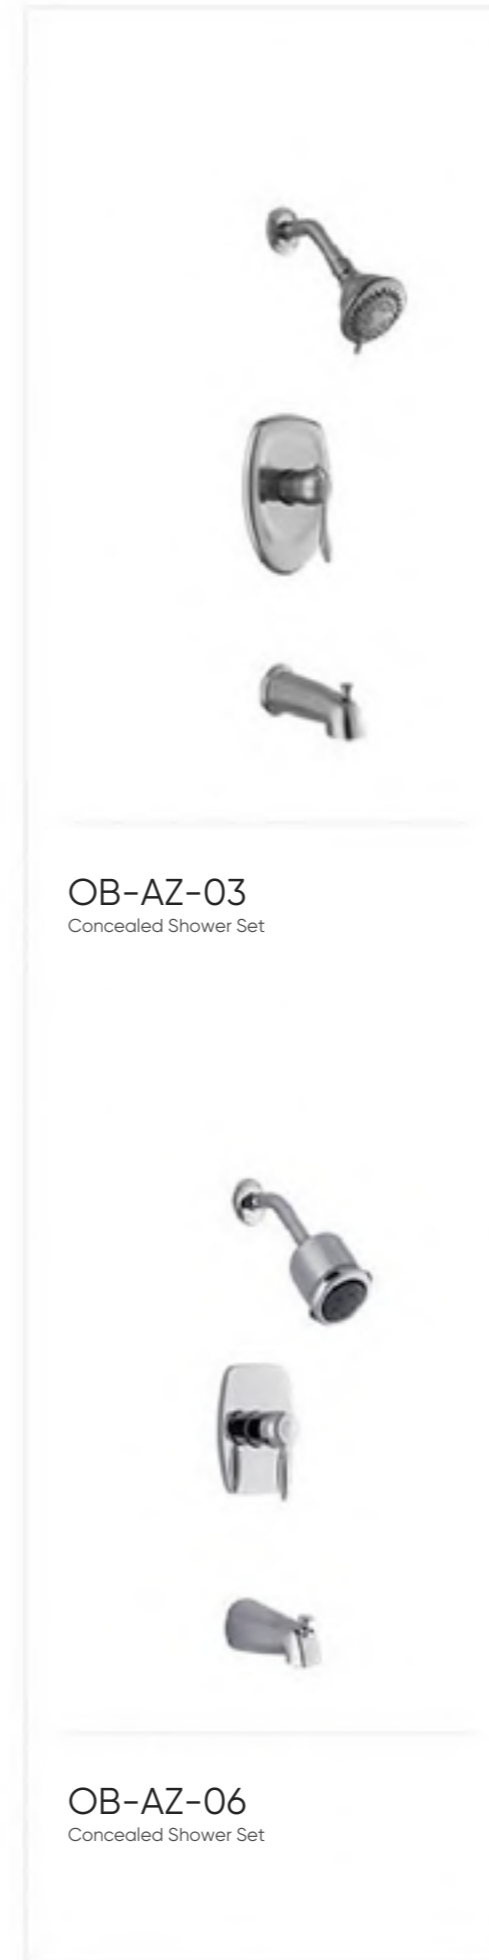

9013A-082
Conceal Shower Set
Standard brass material

This panel displays a shower set with a square rain showerhead, a handheld shower wand, and a single-lever faucet. The showerhead is mounted on a long arm, and the handheld wand is connected to a vertical riser pipe. The faucet is a single-lever design with a curved handle. A separate showerhead mounting arm is shown at the bottom.

9012A-004
Conceal Shower Set
Standard brass material

This panel displays a shower set with a square rain showerhead, a handheld shower wand, and a single-lever faucet. The showerhead is mounted on a long arm, and the handheld wand is connected to a vertical riser pipe. The faucet is a single-lever design with a curved handle.

CONCEALED SHOWER SET

AZ-1906
Conceal Shower Set
Standard brass material

AZ-1907
Conceal Shower Set
Standard brass material

AZ-1908
Single Lever Bathshower Mixer
Standard brass material

AZ-1909
Conceal Shower Set
Standard brass material

AZ-1910
Single Lever Bathshower Mixer
Standard brass material

CONCEALED SHOWER SET

OB-AZ-07
Concealed Shower Set

OB-AZ-08
Concealed Shower Set

OB-AZ-03
Concealed Shower Set

OB-AZ-06
Concealed Shower Set

OB-AZ-04
Concealed Shower Set