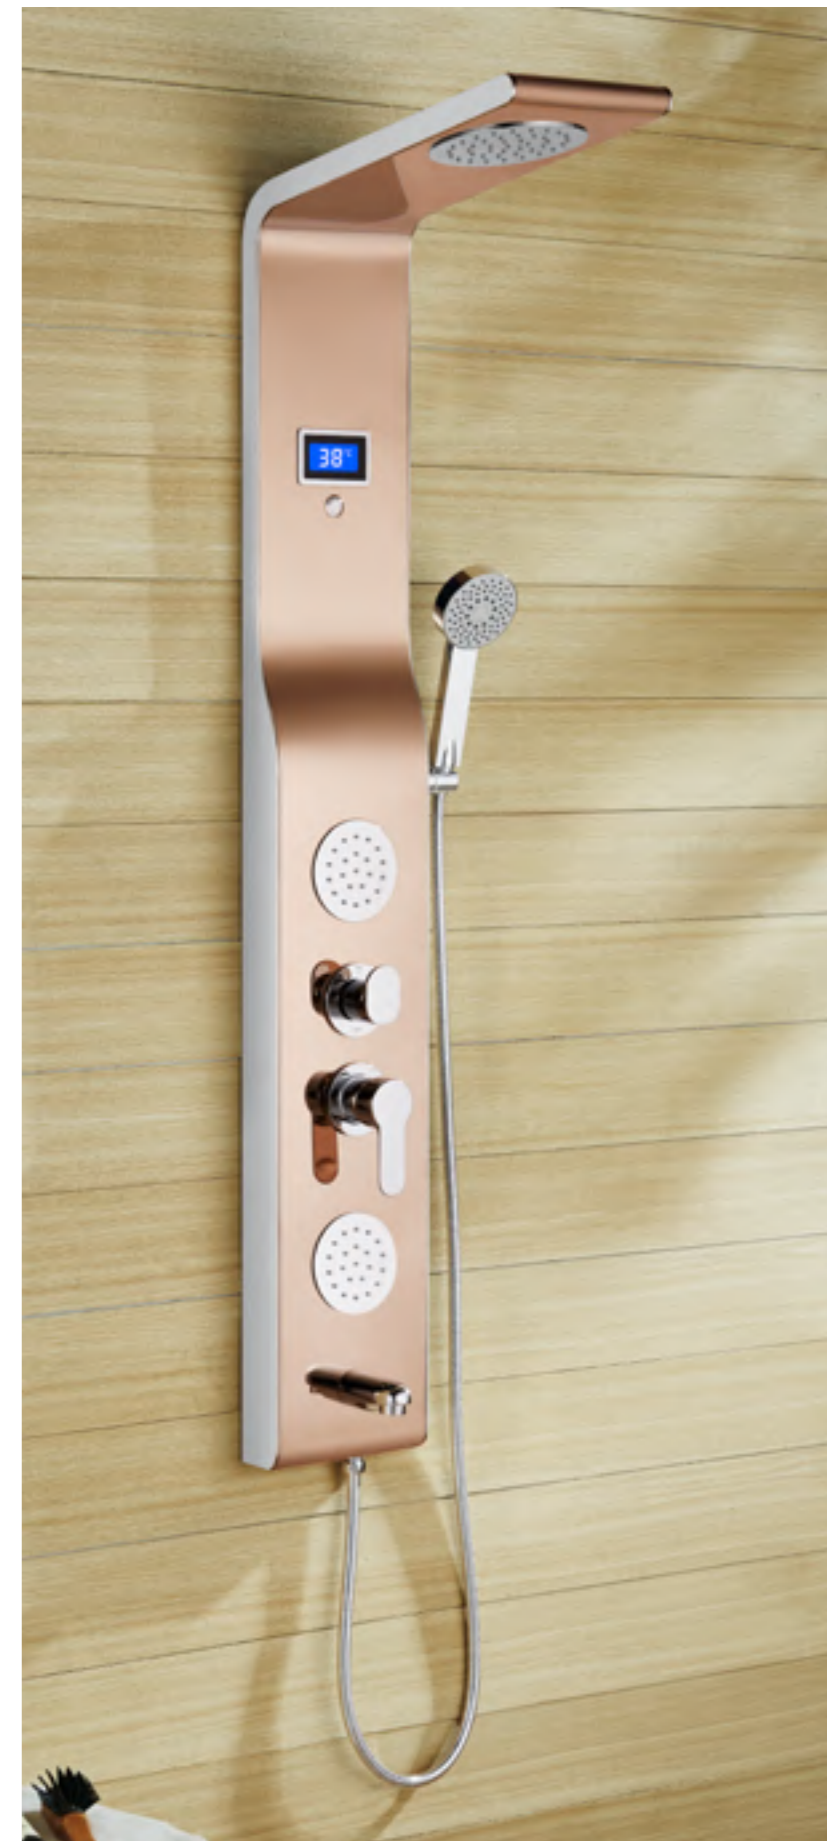

SL-2017

SL-8207

Shower Panel

SL-2018A-B

SL-2018A-D

SL-2018A-DW

SL-8815-B

SL-8815-D

SL-6601-B
Matte black

SL-6601-BG
Brushed Gold

SL-6601-BRG
Brushed rose gold

SL-6601-RG
Rose gold

SL-8809-BG
Brushed Gold

SL-8809-BRG
Brushed Rose Gold

SL-8809-D
Brushed Nickel

OUBAO Concealed Shower Faucets Show