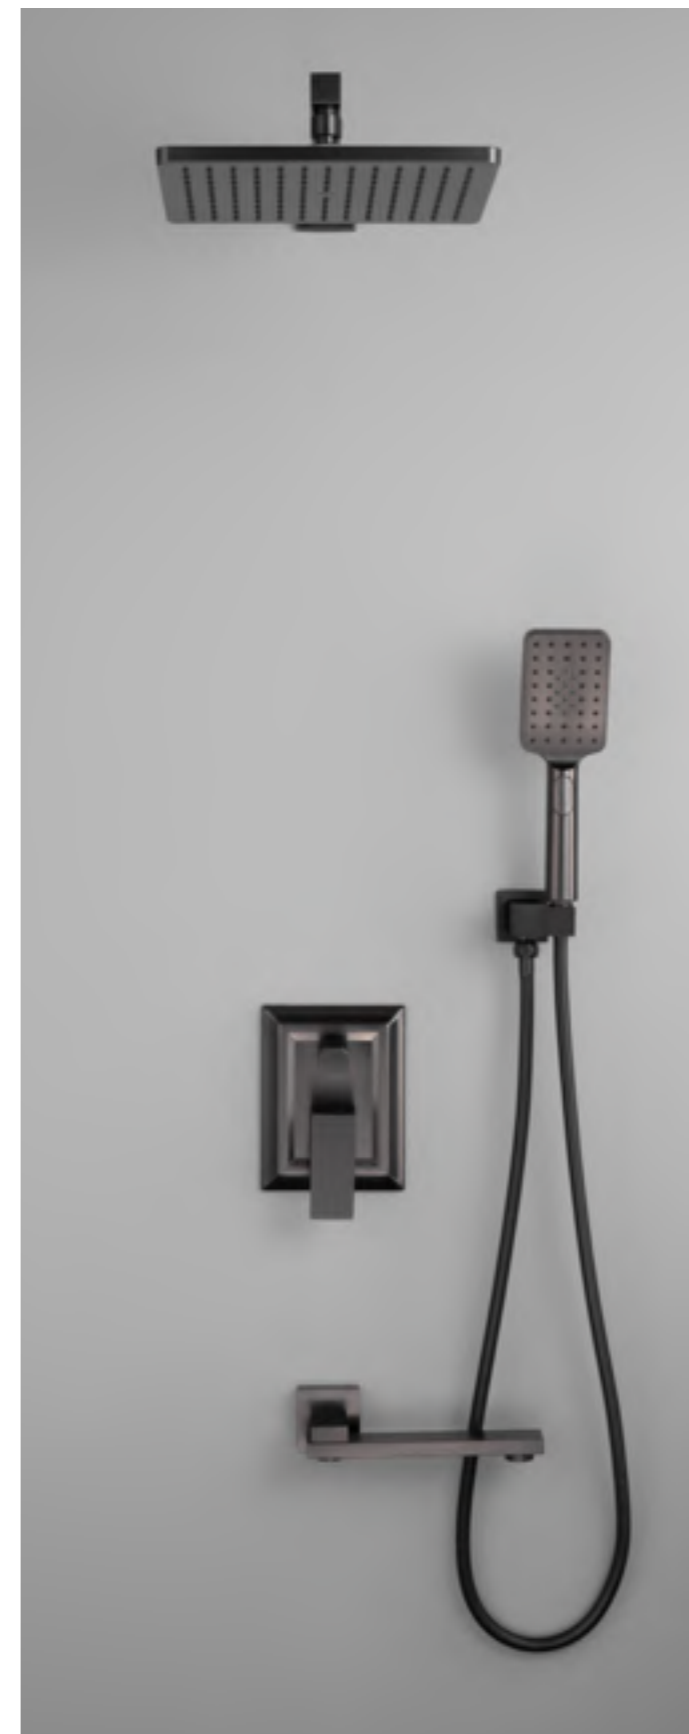

OB-AZ0011MG
Conceal Shower Set
Standard Brass Material

OB-AZ0012GB
Conceal Shower Set
Standard Brass Material