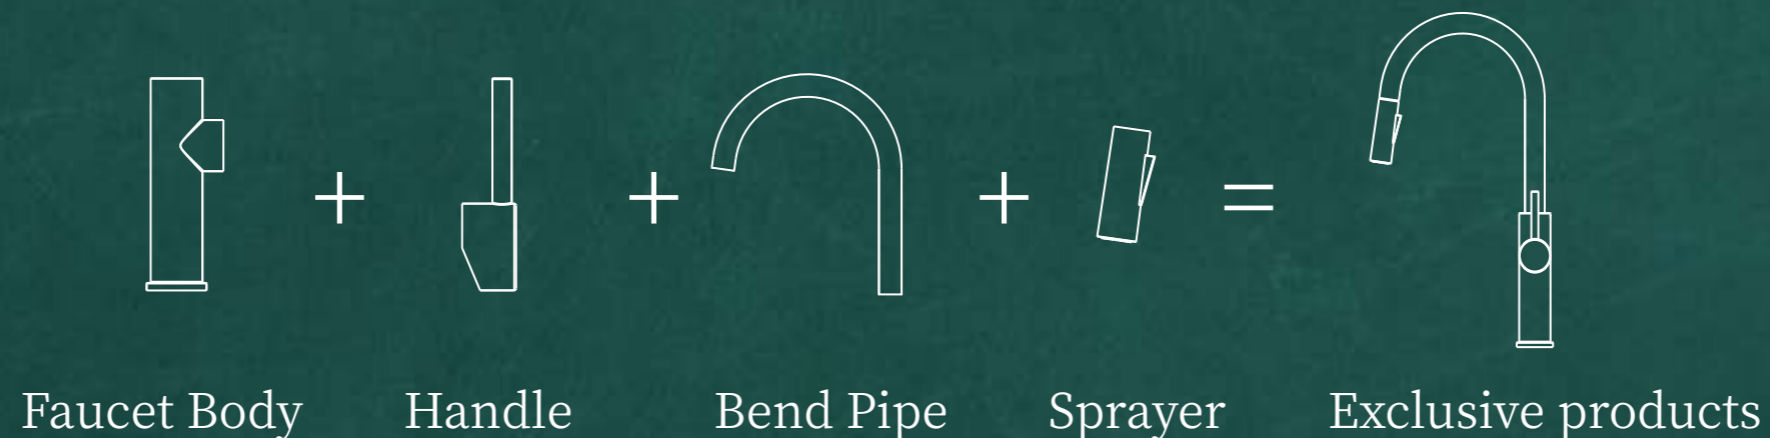

PRODUCTS CUSTOMIZED

Unique Designs Products = Market Competitiveness

01 ODM Cooperation Mode

Design unique patented products by clients' drawings or co-design exclusive solutions.

02 Collocation Mode

According to your demand can be arbitrary collocation