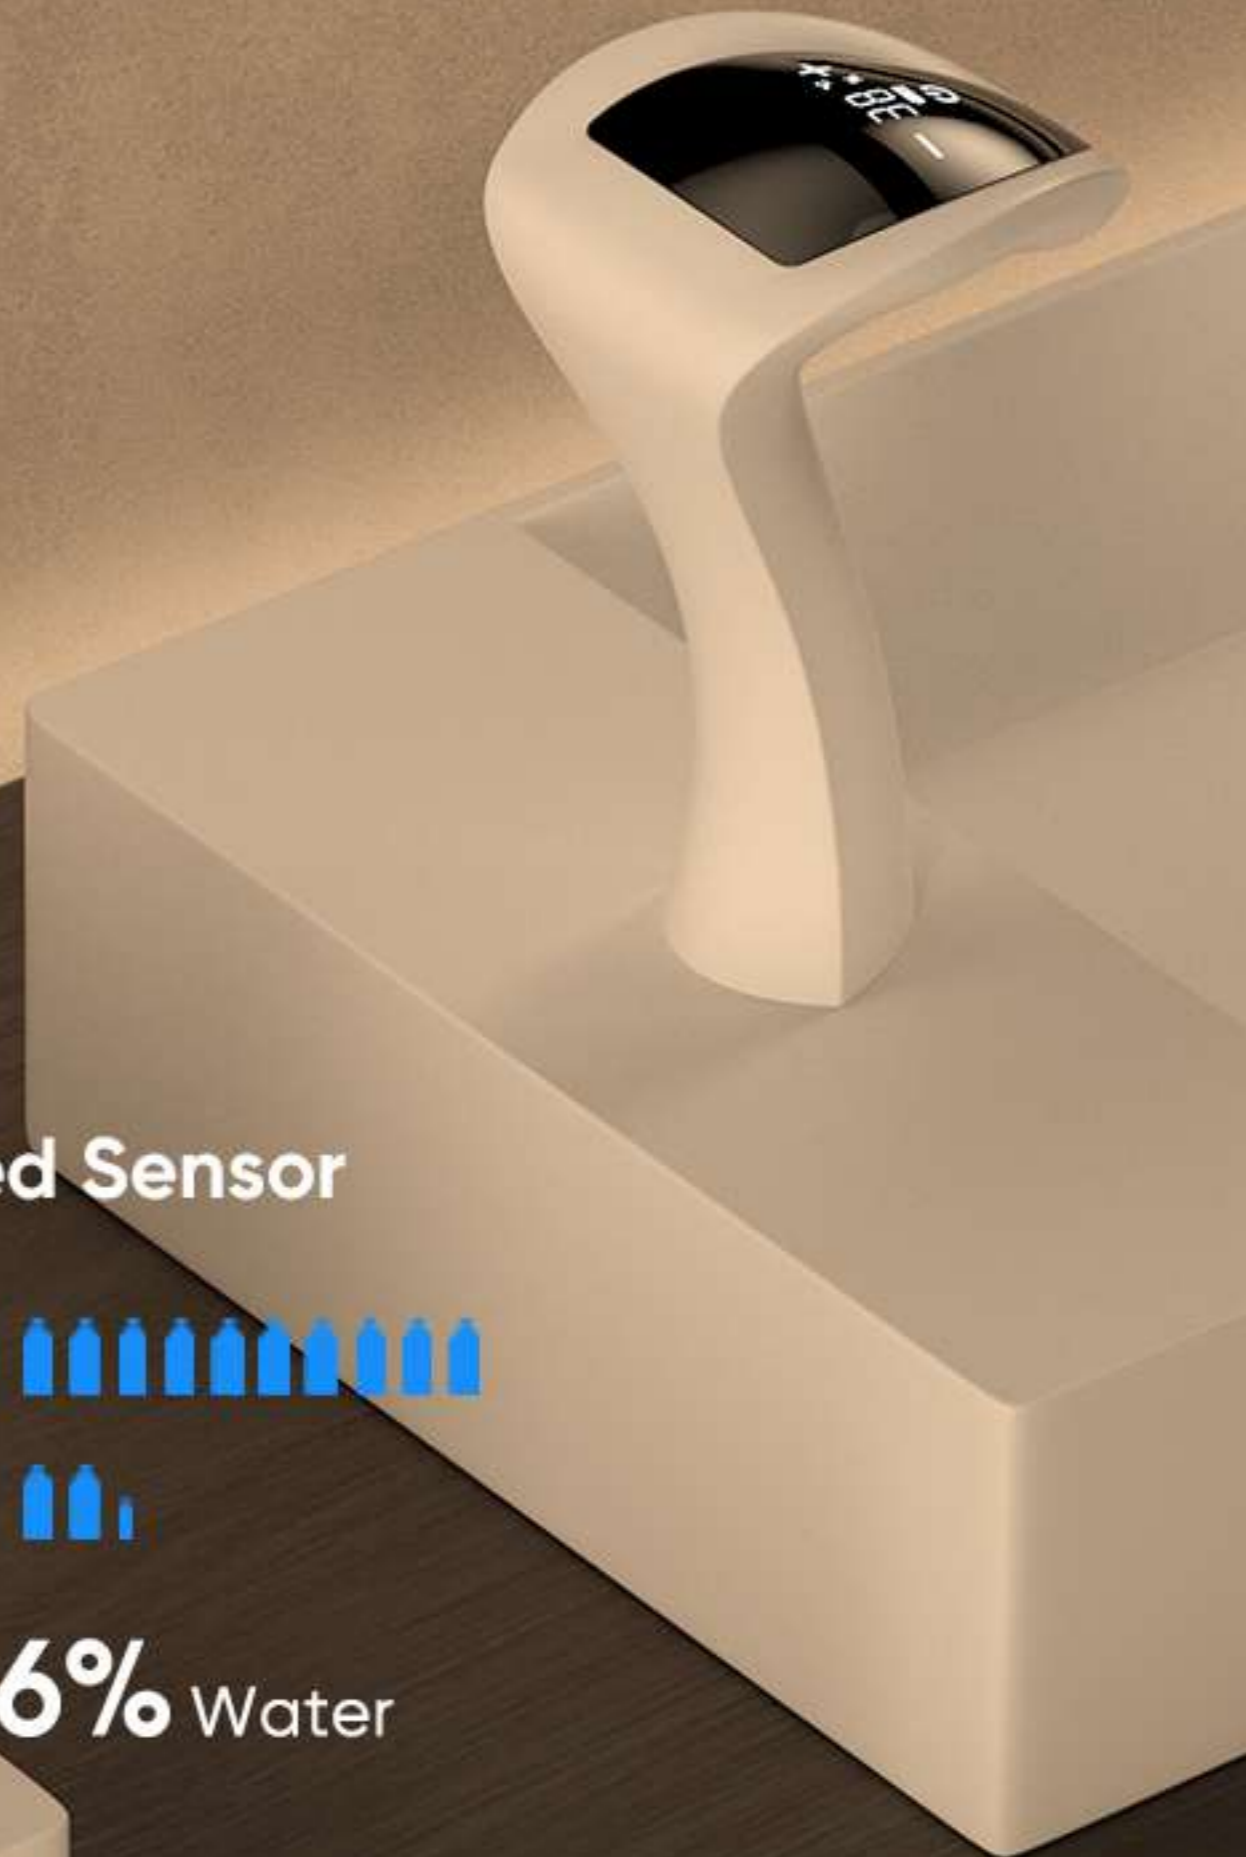

MYTH SERIES

| Infrared Sensor

Other faucet

Infrared sensor faucet

Saving **76%** Water