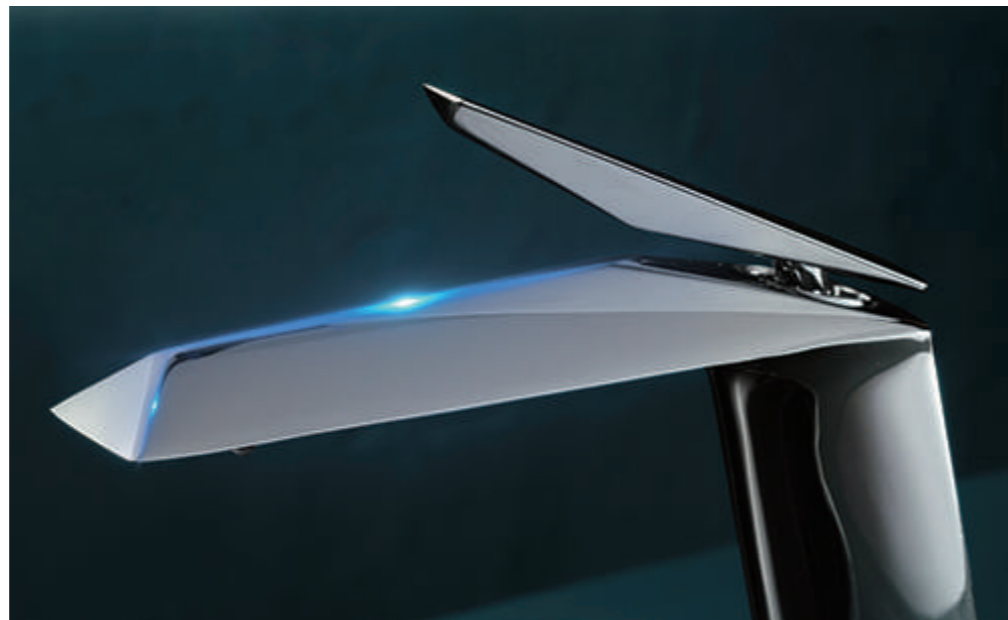

SORRHE

SERIES

SY-5802
Single Lever Basin Mixer